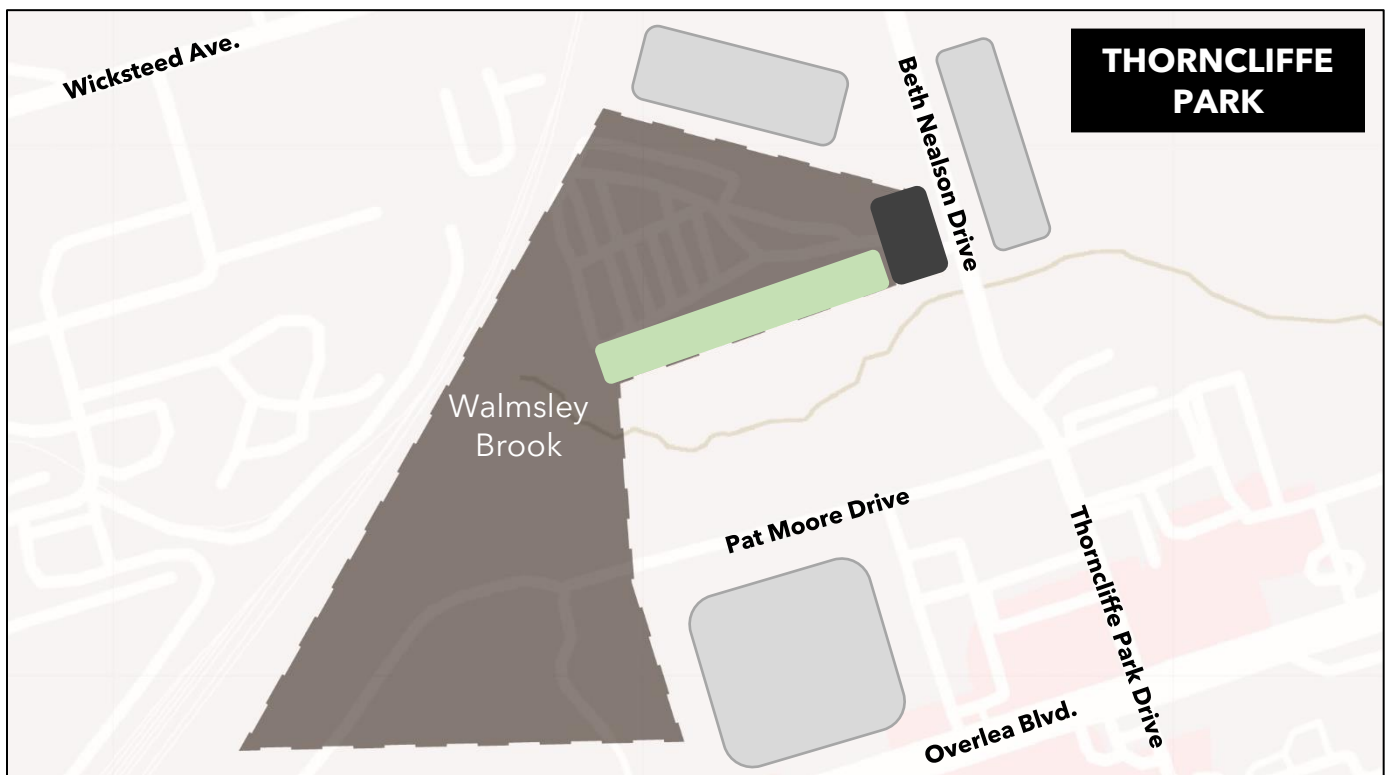

# Tree Removals near 40 Beth Nealsen Drive

**Start date:** As early as March 12, 2025

**Expected duration:** Approximately three weeks

**Hours of work:** Weekdays from 7 a.m. to 6 p.m.

- OMSF Site
- Tree Removal Area
- 40 Beth Nealsen
- Existing Retail & Commercial

## What is happening?

- 40 Beth Neilson Drive is the future site of the Operations, Maintenance and Storage Facility (OMSF) for the Ontario Line. The OMSF will be the central location for Ontario Line train storage and maintenance, and the site of administration and operations offices.
- The lands where works will occur are surrounded by a fence and not accessible to the public.
- To accommodate construction of the OMSF, crews working on behalf of Metrolinx will remove select trees and clear vegetation at the 40 Beth Neilson Drive site.
- Tree removals will occur outside of bird breeding and nesting periods in accordance with the *Federal Migratory Birds Convention Act and Provincial Endangered Species Act and the Conservation Authorities Act*. Removals requiring additional arborist authorization may also be undertaken.