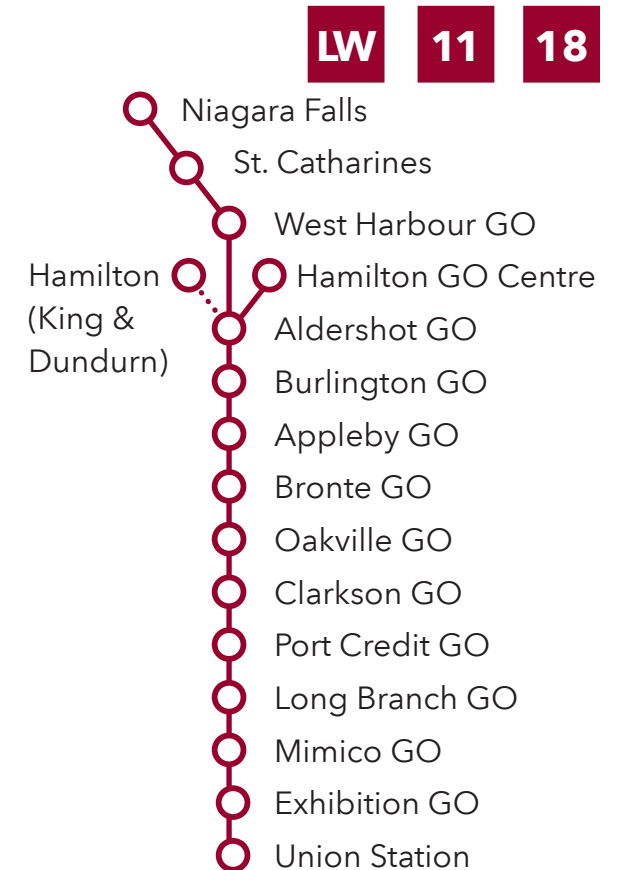

01-11-18 Route numbers / Numéros des trajets Lakeshore West

CONTACT US

1-888-438-6646
416-869-3200
TTY: #711 or call
1-800-855-0511

gotransit.com/schedules

@GOtransitLW

See Something?
Say Something.
24/7 Transit Safety Dispatch:
1-877-297-0642

prestocard.ca

Sign-up for email or text alerts/ Inscrivez-vous pour recevoir des alertes par courriel ou message texte.
gotransit.com/OnTheGO

Lakeshore West

GO Train and Bus Schedule/
Horaire des trains et des autobus GO

Daily / Quotidiennement
Includes GO Bus routes 11 & 18 /
Inclut les trajets 11 & 18 d'autobus GO
Effective / À partir de:
5 APRIL / 5 AVRIL 2025

How to read our schedules

Step 1

Find the station or terminal you are departing from. Stops are listed across the top in the order they are served.

Schedule times shown in 24-hour clock

Midnight to noon
00 01 - 12 00
Noon to midnight
12 01 - 24 00

Legend

 Train trips

 Bus trips

→ Trip does not serve this location.

↓ Check below for connecting trips.

 GO Train service is accessible to passengers using mobility devices at this location.