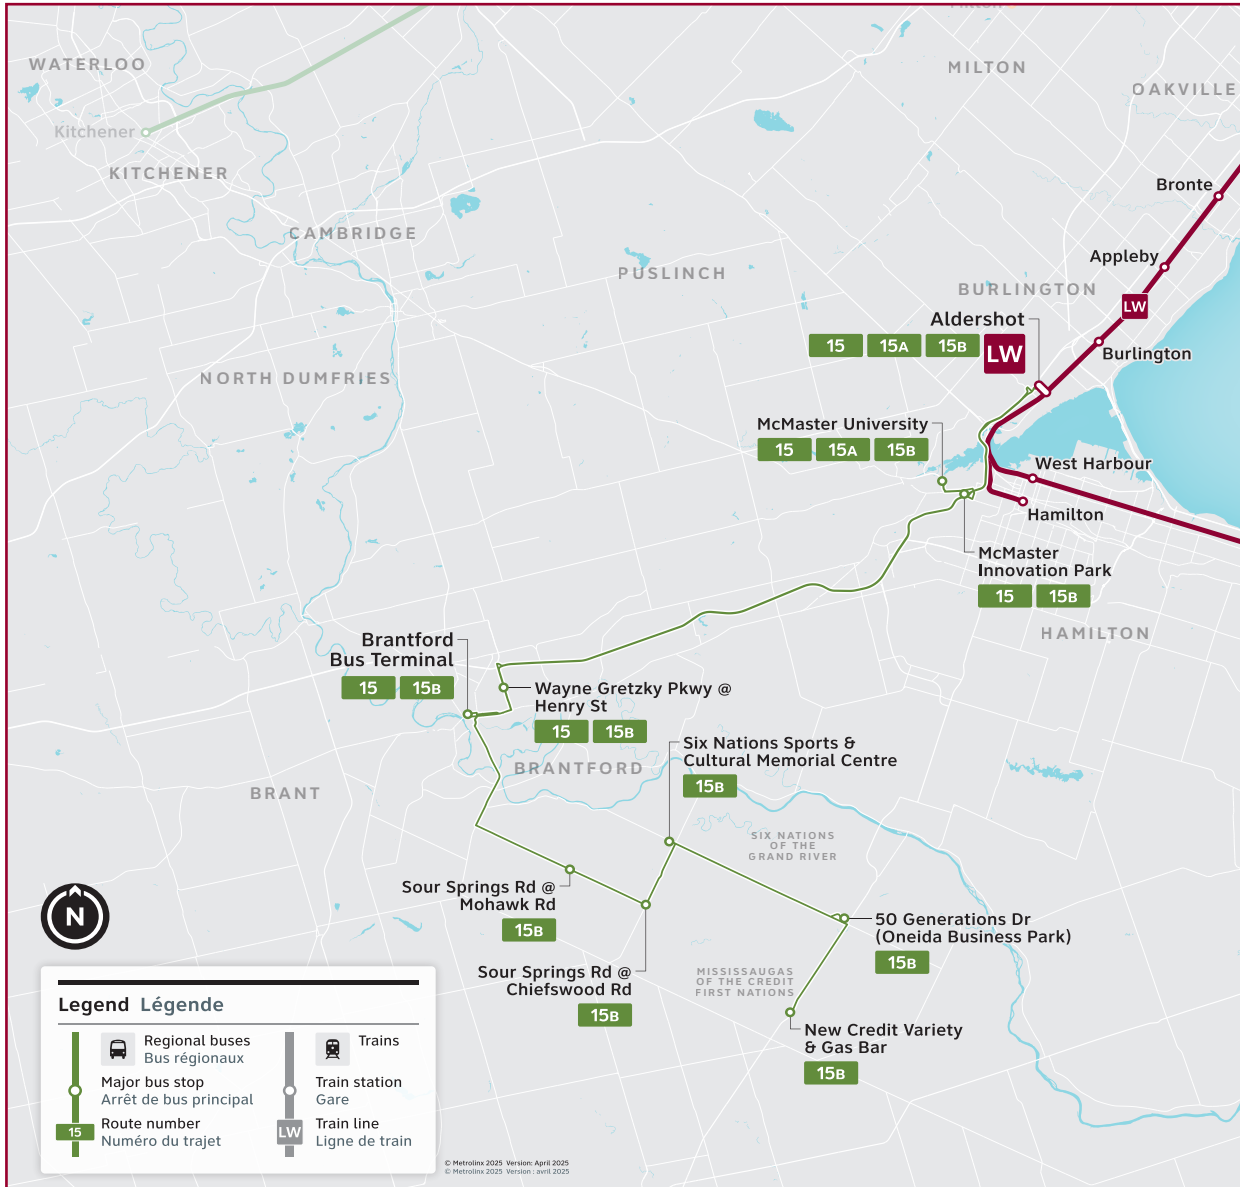

15

Route number
Numéro du trajet

Brantford / Burlington

CONTACT US

1-888-438-6646
416-869-3200
TTY: #711 or call
1-800-855-0511

gotransit.com/schedules

@GOtransitLW
@GOtransitBus

See Something?
Say Something.
24/7 Transit Safety Dispatch:
1-877-297-0642

15

Daily / Quotidiennement

Includes GO Bus route 15 /
Inclut le trajet 15 d'autobus GO

Effective / À partir de:
5 APRIL
AVRIL **2025**

How to read our schedules

Step 1

Find the station or terminal you are departing from. Stops are listed across the top in the order they are served.

Step 2

The upper left corner tells you what day the schedule is for and the direction of travel.

Step 3

Look across the rows for available departure times.

Step 4

Not all trains or buses stop at every station. If you see → the train or bus will not stop at that station.

Schedule times shown in 24-hour clock

Midnight to noon
00 01 - 12 00
Noon to midnight
12 01 - 24 00

Legend

 Train trips

 Bus trips

→ Trip does not serve this location.

↓ Check below for connecting trips.

 GO Train service is accessible to passengers using mobility devices at this location.