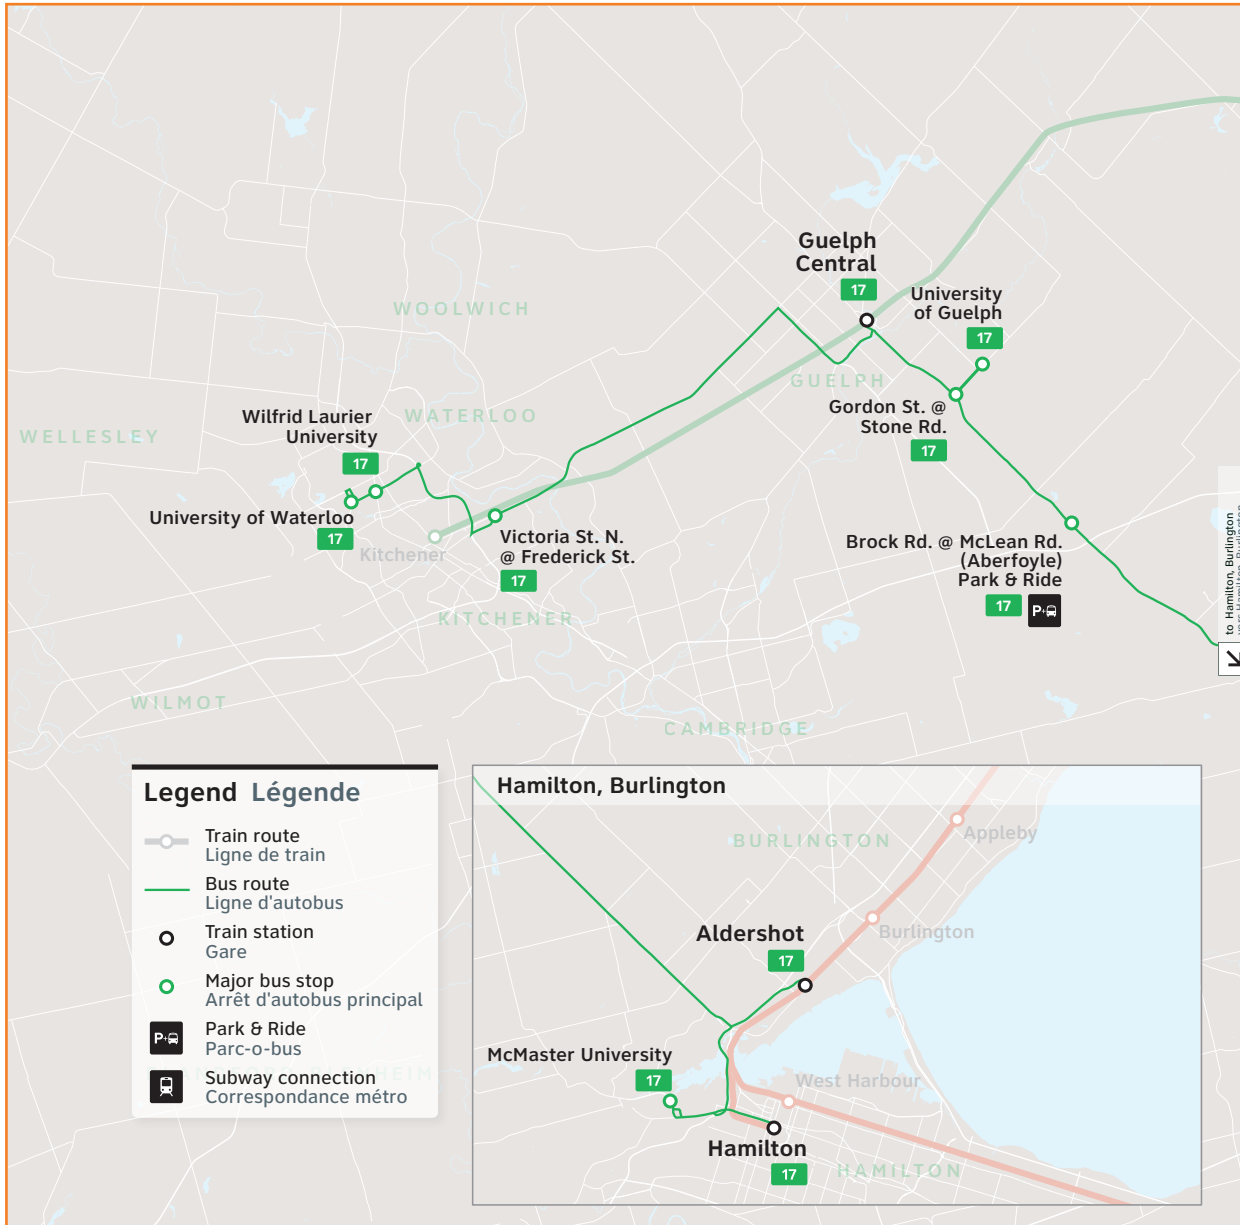

17

Route number
Nombre d'itinéraire

Waterloo/Hamilton

CONTACT US

1-888-438-6646
416-869-3200
TTY: #711 or call
1-800-855-0511

gotransit.com/schedules

@GOtransitBus

See Something?
Say Something.
24/7 Transit Safety Dispatch:
1-877-297-0642

- University of Waterloo
- Wilfrid Laurier University
- Victoria St. @ Frederick St.
- Guelph Central GO
- University of Guelph
- Brock Rd. @ McLean Rd.
- Aldershot GO
- McMaster University
- Hamilton GO Centre

Daily / Quotidiennement

Includes GO Bus routes 17 / Inclut les routes 17 d'autobus GO

Effective / À partir de:

5 APRIL
AVRIL **2025**

How to read our schedules

Step 1

Find the station or terminal you are departing from. Stops are listed across the top in the order they are served.