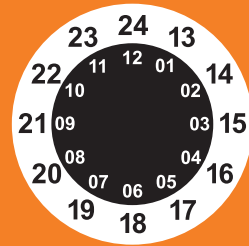

How to read our schedules

Step 1

Find the station or terminal you are departing from. Stops are listed across the top in the order they are served.

Step 2

The upper left corner tells you what day the schedule is for and the direction of travel.

Step 3

Look across the rows for available departure times.

Step 4

Not all trains or buses stop at every station. If you see → the train or bus will not stop at that station.

Schedule times shown in 24-hour clock

Midnight to noon
00 01 - 12 00
Noon to midnight
12 01 - 24 00

Legend

Bus trips

→ Trip does not serve this location.

GO Bus service is accessible to passengers using mobility devices at this location.

Parking available.

For the latest schedule information and updates, please visit gotransit.com/schedules.

Notes

Bicycles

1. Bicycles are not allowed in Union Station or on-board trains during morning rush hour (6:30-9:30) and evening rush hour (15:30-18:30), Monday to Friday.

2. Foldable bicycles are allowed on-board trains at all times.

Comment lire nos horaires

Étape 1

Trouvez votre gare ou terminus de départ. La liste des arrêts est donnée en haut dans l'ordre dans lequel ils sont desservis.

Étape 2

Le coin supérieur gauche vous indique le jour pour lequel l'horaire est donné et la direction de circulation.

Étape 3

Regardez dans les rangées pour obtenir les heures de départ offertes.

Étape 4

Les trains ou les autobus ne s'arrêtent pas tous à chaque gare. Si vous voyez le symbole → le train ou l'autobus ne s'arrêtera pas à cette gare.