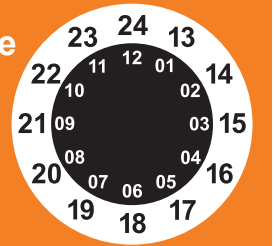

Indications selon un système horaire de 24 heures

De minuit à midi:
00 01 - 12 00
De midi à minuit:
12 01 - 24 00

Légende

Horaire des autobus

→ Trajet ne sert pas cette station.

Service d'autobus GO accessible aux personnes utilisant des aides à la mobilité à cet endroit.

Stationnement disponible.

Pour consulter les horaires les plus récents et les mises à jour, veuillez visiter gotransit.com/schedules.

Notes

Vélos

1. Les vélos ne sont pas autorisés dans la gare Union ou à bord des trains du lundi au vendredi, pendant l'heure de pointe (6:30-9:30) et pendant l'heure de pointe du soir (15:30-18:30).

2. Les vélos pliables sont permis à bord des trains en tout temps.