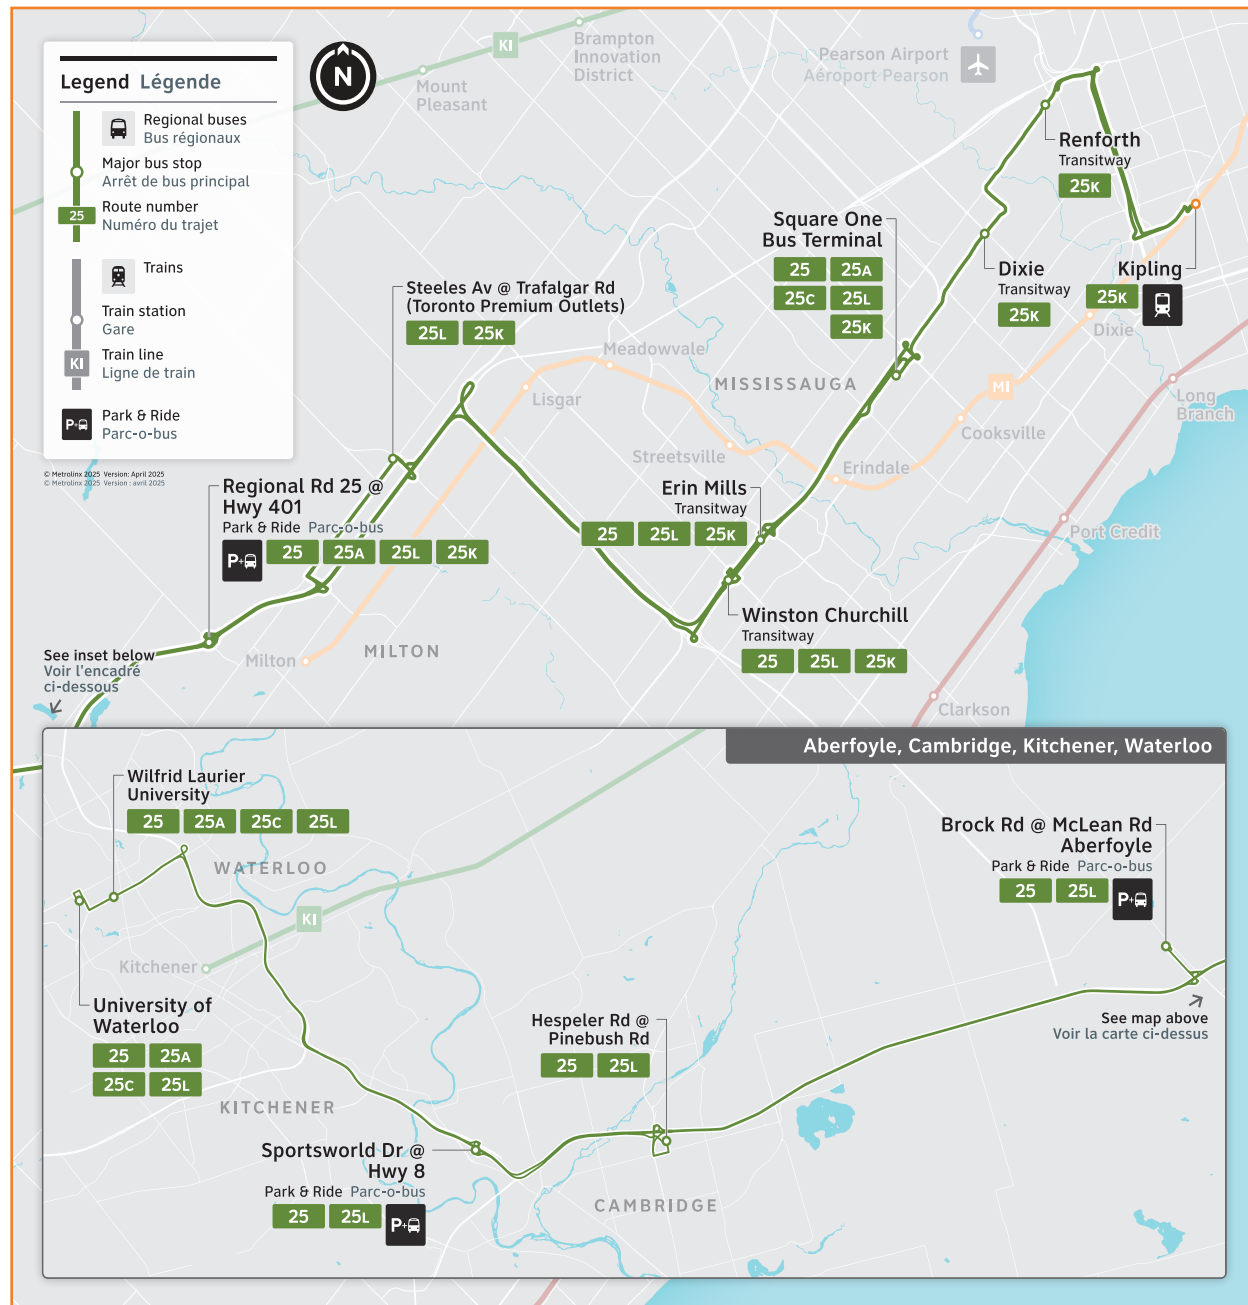

# 25

Route number  
Numéro du trajet

## Waterloo/Mississauga

# Waterloo/ Mississauga

GO Bus Schedule/  
Horaire des autobus GO

25

- Waterloo
- Kitchener
- Cambridge
- Aberfoyle
- Milton
- Halton Hills
- Mississauga

**Daily / Quotidiennement**  
Includes GO Bus routes 25 / Inclut les trajets 25 d'autobus GO

### Step 1

Find the station or terminal you are departing from. Stops are listed across the top in the order they are served.