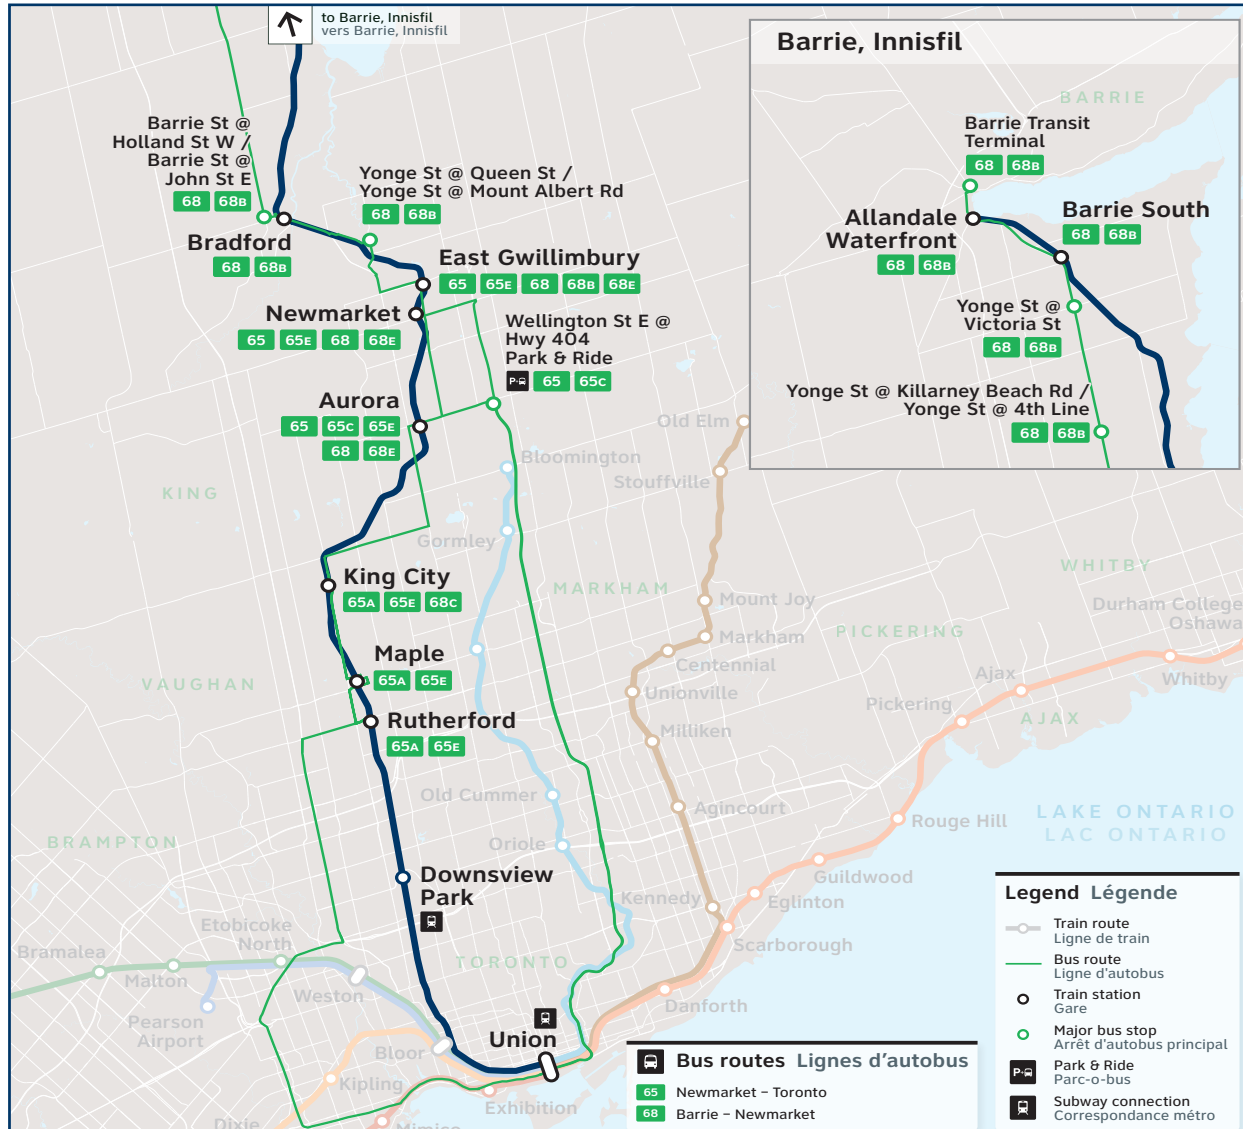

# 65-68

Route number  
Nombre d'itinéraire **Barrie**

**Daily / Quotidiennement**  
Includes GO Bus routes 65 & 68  
Inclut les routes 65 et 68  
d'autobus GO

Effective / À partir de:  
**5 APRIL 2025**  
AVRIL

## Notes

- k** Trip serves King City GO Station from a bus stop on Keele St. at Station Rd.
- h** Trip holds for connection from bus.
- s** GO Bus services GO Station from bus stop on street.