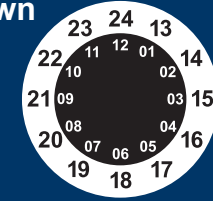

How to read our schedules

Step 1

Find the station or terminal you are departing from. Stops are listed across the top in the order they are served.

Step 2

The upper left corner tells you what day the schedule is for and the direction of travel.

Step 3

Look across the rows for available departure times.

Step 4

Not all trains or buses stop at every station. If you see → the train or bus will not stop at that station.

Comment lire nos horaires

Étape 1

Trouvez votre gare ou terminus de départ. La liste des arrêts est donnée en haut dans l'ordre dans lequel ils sont desservis.

Étape 2

Le coin supérieur gauche vous indique le jour pour lequel l'horaire est donné et la direction de circulation.

Étape 3

Regardez dans les rangées pour obtenir les heures de départ offertes.

Étape 4

Les trains ou les autobus ne s'arrêtent pas tous à chaque gare. Si vous voyez le symbole → le train ou l'autobus ne s'arrêtera pas à cette gare.

Legend/Légende

Bus trips/Horaire des autobus

GO Bus service is accessible to passengers using mobility devices at this location./ Service d'autobus GO accessible aux personnes utilisant des aides à la mobilité à cet endroit.

Parking available./ Stationnement disponible.

Schedule times shown in 24-hour clock

Indications selon un système horaire de 24 heures

Midnight to noon
00 01 - 12 00

Noon to midnight
12 01 - 24 00

De minuit à midi:
00 01 - 12 00

De midi à minuit:
12 01 - 24 00

Notes

For the latest schedule information and updates, please visit gotransit.com/.
Pour consulter les horaires les plus récents et les mises à jour, veuillez visiter gotransit.com.

Monday to Friday (except holidays)
Du lundi au vendredi (sauf les jours fériés)

SOUTHBOUND / EN DIRECTION SUD											NORTHBOUND / EN DIRECTION NORD											
Route Number Numéro du trajet	Zone →	Dp	Dp	Dp	Dp	Dp	Dp	Dp	Dp	Dp	Ar	Route Number Numéro du trajet	Zone →	Dp	Dp	Dp	Dp	Dp	Dp	Dp	Ar	
67	67110	05 25	05 31	05 38	05 43	05 50	06 02	06 20	06 30			67	67481	15 10	15 17	15 50	16 02	16 10	16 20	16 28	16 35	
67	67170	06 20	06 26	06 34	06 41	06 49	07 02	07 25	07 35			67	67601	17 15	17 22	18 00	18 12	18 20	18 30	18 38	18 45	
67	67220	07 15	07 21	07 29	07 37	07 45	07 58	08 25	08 40			67	67701	19 15	19 22	19 45	19 55	20 02	20 10	20 18	20 25	
67	67240	08 15	08 21	08 29	08 37	08 45	08 58	09 25	09 40													

Bicycles

1. Bicycles are not allowed in Union Station or on-board trains during morning rush hour (6:30-9:30) and evening rush hour (15:30-18:30), Monday to Friday.

2. Foldable bicycles are allowed on-board trains at all times.

Vélos

1. Les vélos ne sont pas autorisés dans la gare Union ou à bord des trains du lundi au vendredi, pendant l'heure de pointe (6:30-9:30) et pendant l'heure de pointe du soir (15:30-18:30).

2. Les vélos pliables sont permis à bord des trains en tout temps.