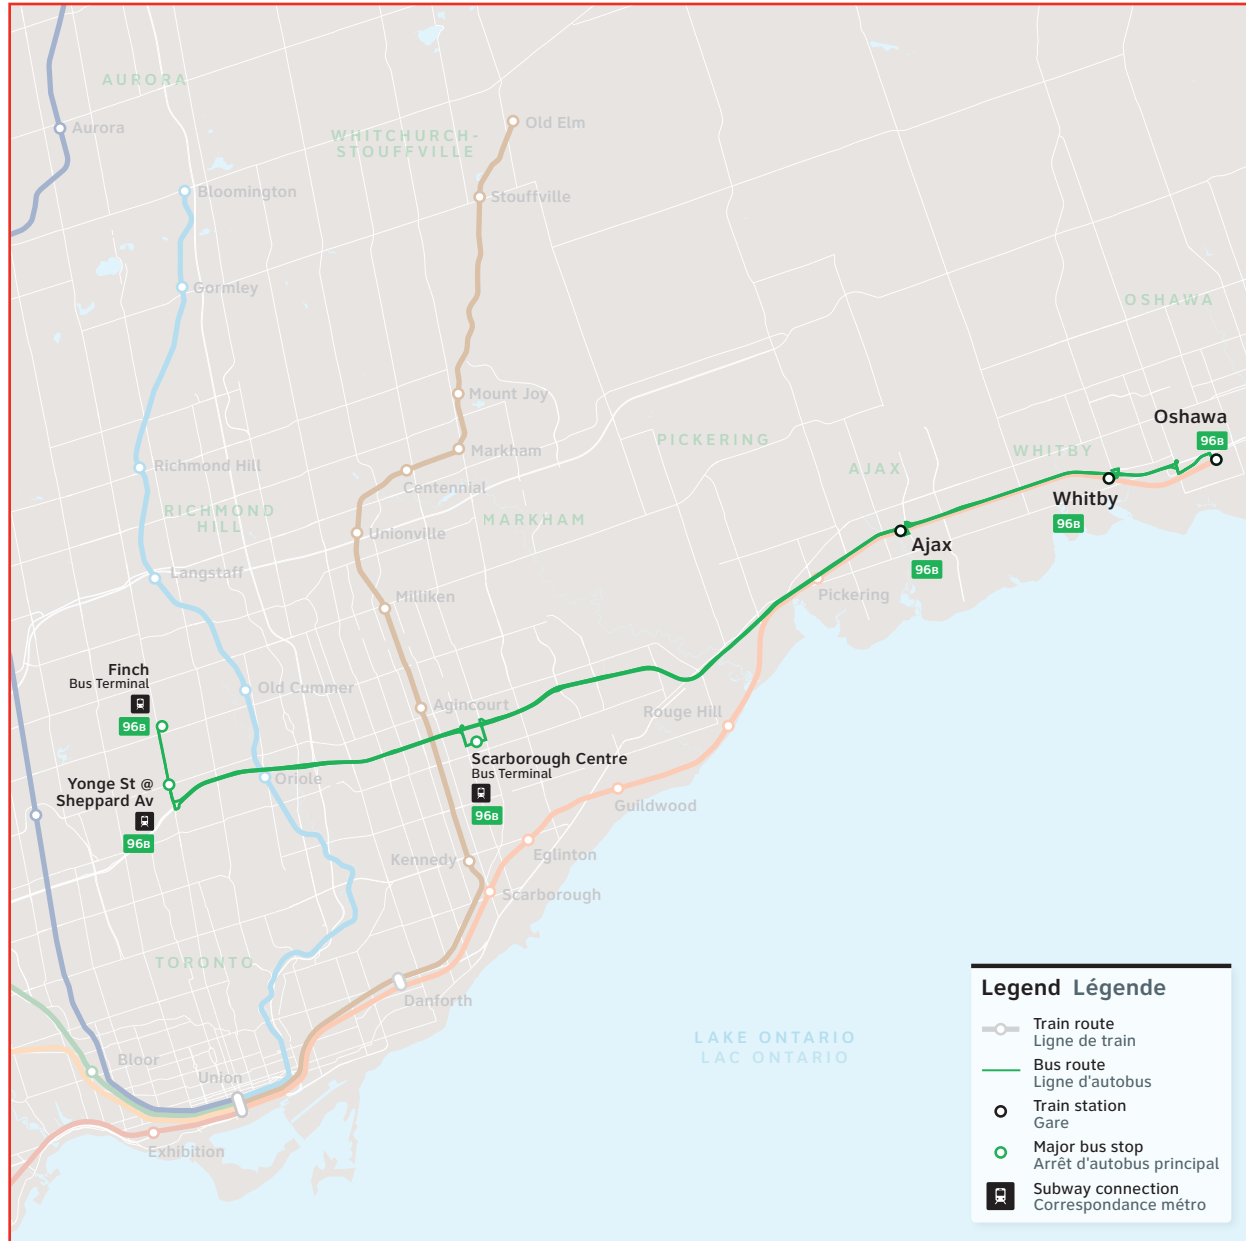

96 Route number
Nombre d'itinéraire

Oshawa/Finch Express

CONTACT US

1-888-438-6646
416-869-3200
TTY/ATS:
1-800-387-3652

gotransit.com/schedules

@GOtransitBus

See Something?
Say Something.
24/7 Transit Safety Dispatch:
1-877-297-0642

96

- Finch Bus Terminal
- Yonge St. @ Sheppard
- Scarborough Town Centre
- Ajax GO
- Whitby GO
- DC Oshawa GO

Daily / Quotidiennement
Includes GO Bus routes 96/ Inclut
les routes 96 d'autobus GO

Effective / À partir de:
5 APRIL
AVRIL **2025**

How to read our schedules

Step 1

Find the station or terminal you are departing from. Stops are listed across the top in the order they are served.

Step 2

The top of the schedule tells you what day the schedule is for and the direction of travel.