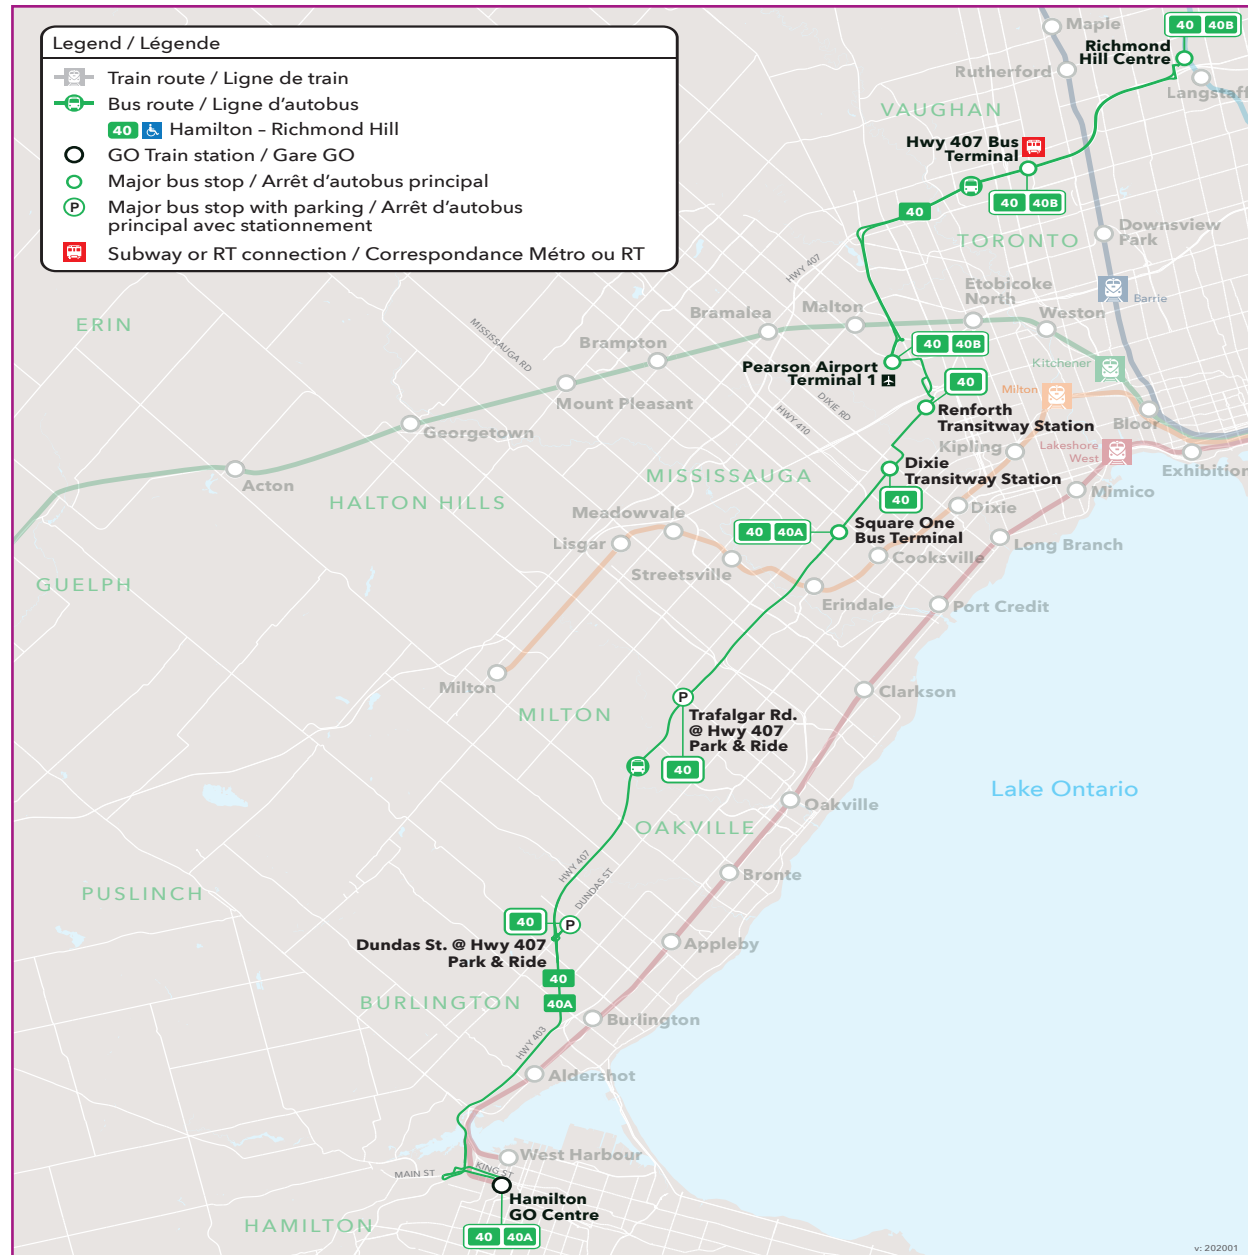

40

Route number
Nombre d'itinéraire

Hamilton/Richmond Hill

CONTACT US

- 1-888-438-6646
416-869-3200
TTY: #711 or call
1-800-855-0511
- gotransit.com/schedules
- @GOtransitBus
- See Something?
Say Something.
24/7 Transit Safety Dispatch:
1-877-297-0642
- prestocard.ca
- Sign-up for email or text alerts/ Inscrivez-vous pour recevoir des alertes par courriel ou message texte.
gotransit.com/OnTheGO

Hamilton/ Richmond Hill

GO Bus Schedule/
Horaire des autobus GO

- Richmond Hill Centre
- Hwy. 407 Bus Terminal
- Pearson Airport Terminal 1
- Renforth Transitway Station
- Dixie Transitway Station
- Square One
- Trafalgar Rd. @ Hwy.407
- Dundas St. @ Hwy. 407
- Hamilton GO Centre

40

Daily / Quotidiennement
Includes GO Bus routes 40 / Inclut les routes 40 d'autobus GO

Effective / À partir de:
5 APRIL
AVRIL **2025**

How to read our schedules

Step 1

Find the station or terminal you are departing from. Stops are listed across the top in the order they are served.

Step 2

The upper left corner tells you what day the schedule is for and the direction of travel.

Step 3

Look across the rows for available departure times.

Step 4

Not all trains or buses stop at every station. If you see → the train or bus will not stop at that station.