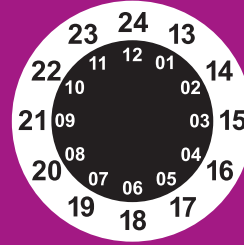

Step 2

The upper left corner tells you what day the schedule is for and the direction of travel.

Step 3

Look across the rows for available departure times.

Step 4

Not all trains or buses stop at every station. If you see → the train or bus will not stop at that station.

Schedule times shown in 24-hour clock

Midnight to noon
00 01 - 12 00
Noon to midnight
12 01 - 24 00

Legend

-  Bus trips
-  Trip does not serve this location.
-  GO Bus service is accessible to passengers using mobility devices at this location.
-  Parking available.

Notes

For the latest schedule information and updates, please visit gotransit.com/schedules.

Bicycles

1. Bicycles are not allowed in Union Station or on-board trains during morning rush hour (6:30-9:30) and evening rush hour (15:30-18:30), Monday to Friday.
2. Foldable bicycles are allowed on-board trains at all times.