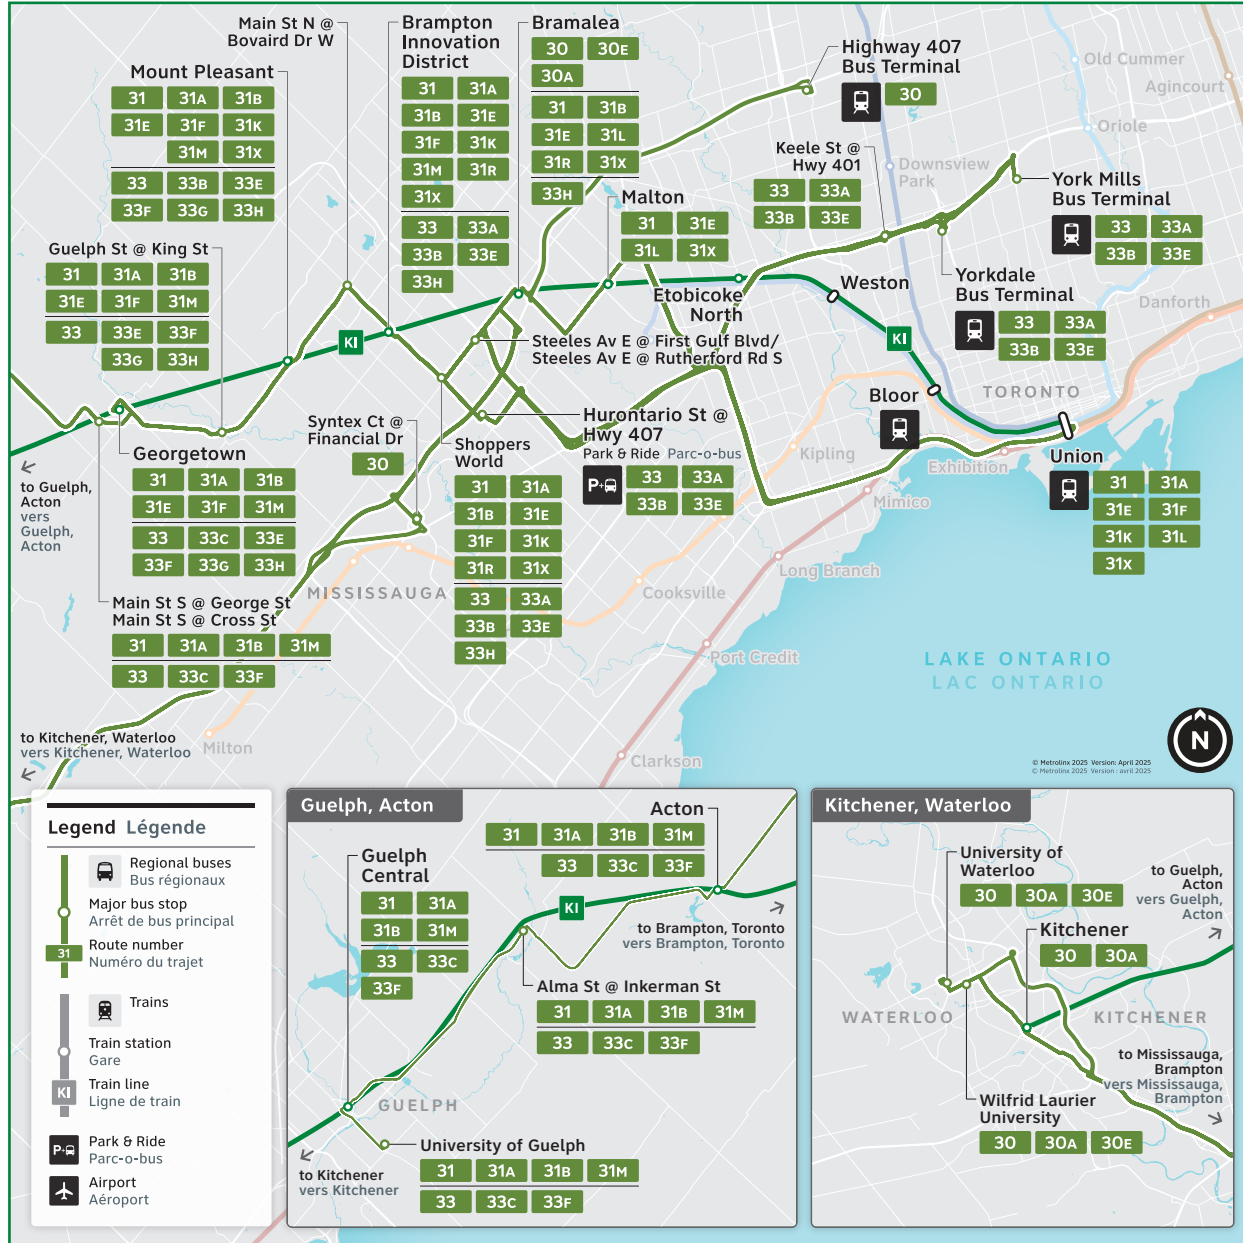

30-31-33

Route number
Numéro du trajet

Kitchener

CONTACT US

1-888-438-6646
416-869-3200
TTY: #711 or call
1-800-855-0511

gotransit.com/schedules

@GOtransitKT

See Something?
Say Something.
24/7 Transit Safety Dispatch:
1-877-297-0642

Daily / Quotidiennement

Includes GO Bus routes 30, 31, and 33 / Inclut les trajets 30, 31, et 33 d'autobus GO

Effective / À partir de:
5 APRIL
AVRIL **2025**

How to read our schedules

Step 1

Find the station or terminal you are departing from. Stops are listed across the top in the order they are served.

Step 2

The upper left corner tells you what day the schedule is for and the direction of travel.

Step 3

Look across the rows for available departure times.

Step 4

Not all trains or buses stop at every station. If you see → the train or bus will not stop at that station.

Schedule times shown in 24-hour clock

Midnight to noon
00 01 - 12 00
Noon to midnight
12 01 - 24 00

Legend

 Train trips

 Bus trips

→ Trip does not serve this location.

↓ Check below for connecting trips.

 GO Train service is accessible to passengers using mobility devices at this location.