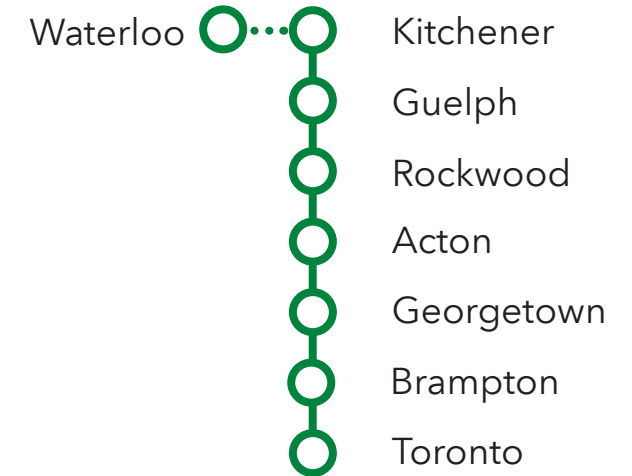

30-31-33

Route number
Numéro du trajet

Kitchener

CONTACT US

1-888-438-6646
416-869-3200
TTY: #711 or call
1-800-855-0511

gotransit.com/schedules

@GOtransitKT

See Something?
Say Something.
24/7 Transit Safety Dispatch:
1-877-297-0642

Daily / Quotidiennement

Includes GO Bus routes 30, 31, and 33 / Inclut les trajets 30, 31, et 33 d'autobus GO

Effective / À partir de:
5 APRIL
AVRIL **2025**

How to read our schedules

Step 1

Find the station or terminal you are departing from. Stops are listed across the top in the order they are served.

Schedule times shown in 24-hour clock

Midnight to noon
00 01 - 12 00
Noon to midnight
12 01 - 24 00

Legend

 Train trips

 Bus trips

→ Trip does not serve this location.

↓ Check below for connecting trips.

 GO Train service is accessible to passengers using mobility devices at this location.