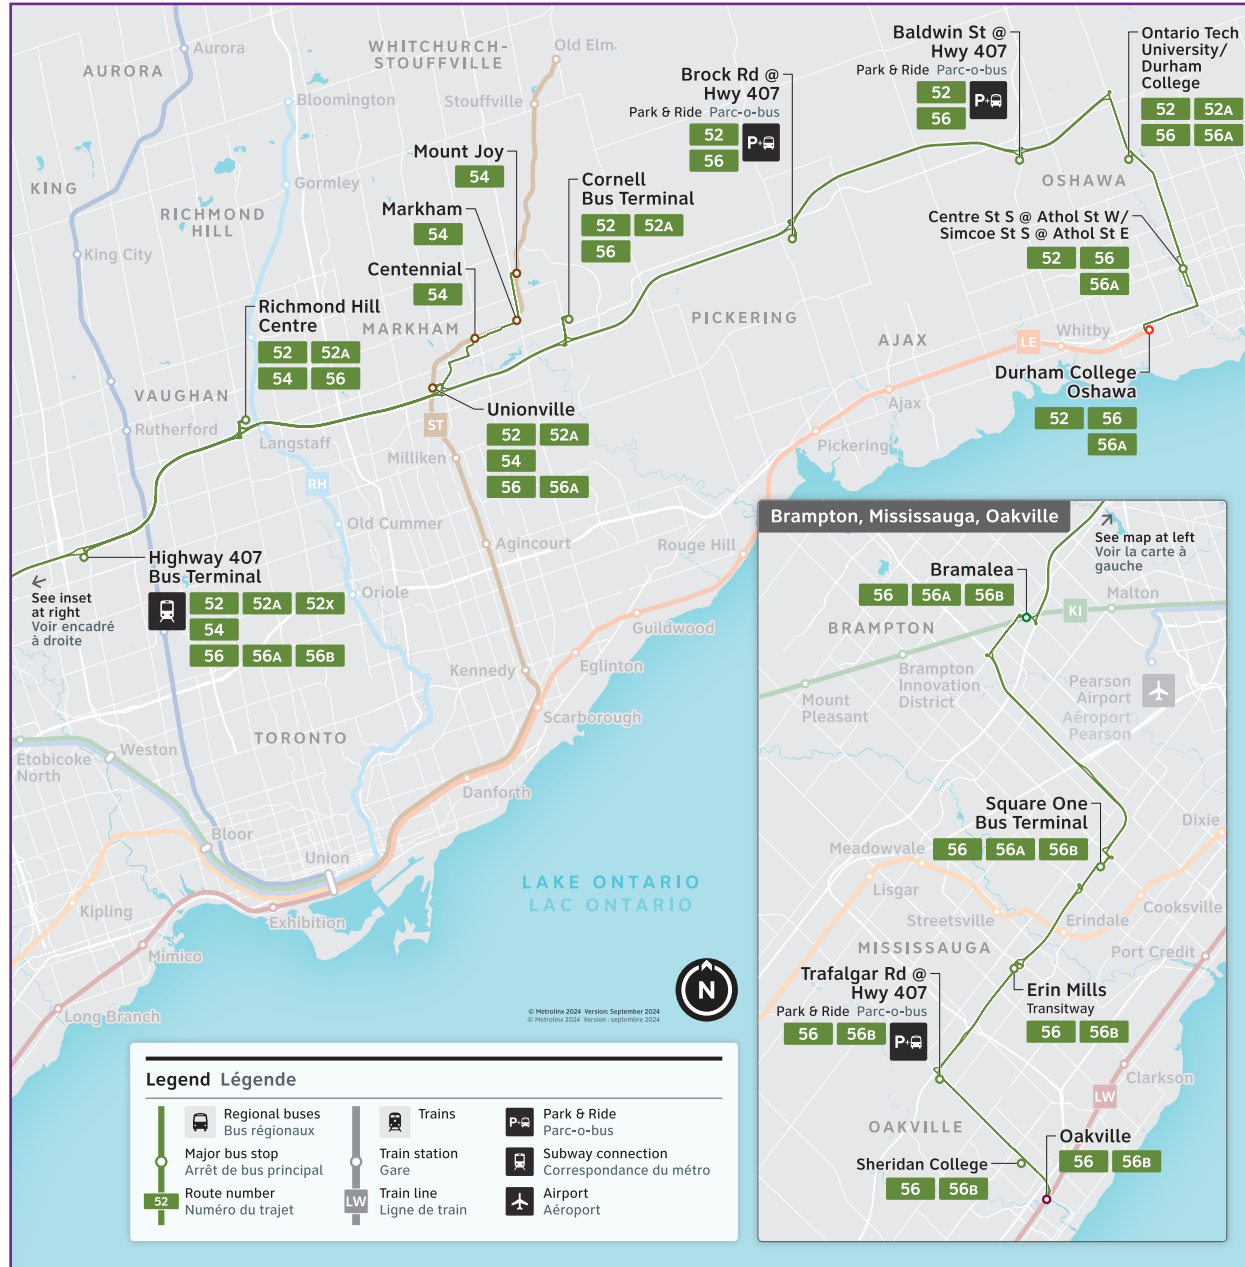

52-54-56

Oshawa/Oakville

Route number
Numéro du trajet

CONTACT US

1-888-438-6646
416-869-3200
TTY: #711 or call
1-800-855-0511

gotransit.com/schedules

@GOtransitBus

See Something?
Say Something.
24/7 Transit Safety Dispatch:
1-877-297-0642

- Oshawa
- Whitby
- Pickering
- Markham
- Richmond Hill
- Hwy. 407 Bus Terminal
- Brampton
- Mississauga
- Oakville

Daily / Quotidiennement

Includes GO Bus routes 52, 54,
56 / Inclut les trajets 52, 54, 56
d'autobus GO

Effective / À partir de:
10 MAY 2025

How to read our schedules

Step 1

Find the station or terminal you are departing from. Stops are listed across the top in the order they are served.

Step 2

The upper left corner tells you what day the schedule is for and the direction of travel.