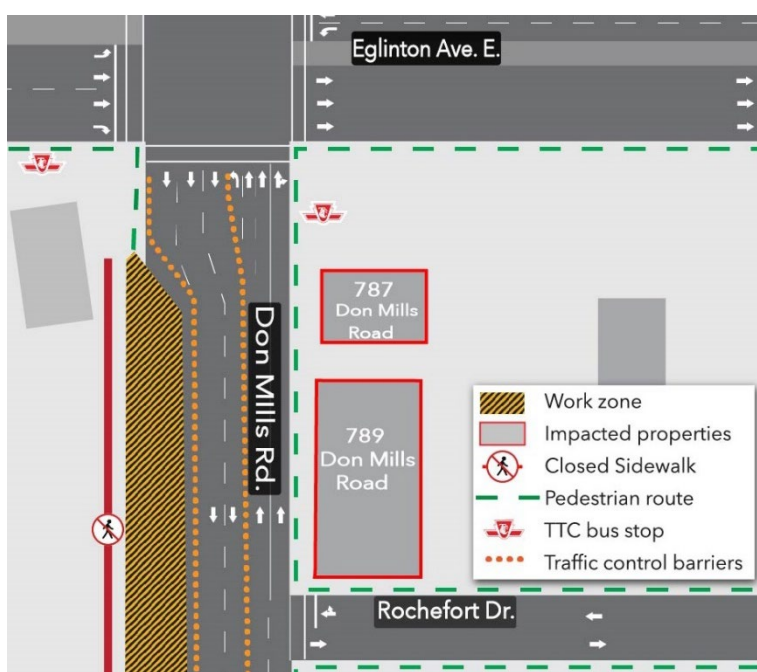

Watermain Installation - Temporary Water Shutoff on Don Mills Road

Expected start date: April 15, 2025

Expected Duration: Three (3) hours

Hours of work: 4:30 p.m. – 7:30 p.m.

What is happening?

- On Tuesday, April 15, 2025, construction crews will shut off the watermain at Don Mills Road to enable watermain installation work.
- Water service to tenants and residents at **787 Don Mills Road** and **789 Don Mills Road** will be interrupted for approximately three hours between **4:30 p.m. to 7:30 p.m.**
- Water service will be restored upon completion of this work.

What to Expect?

- This construction work will take place within the current work zone on the west side of Don Mills Road between Eglinton Avenue East and Rochefort Drive.
- To complete this work, we will need to temporarily shutoff water services.
- Residents are encouraged to:
 - Store water for drinking, toilets and personal use ahead of the scheduled water shutoff.
 - Complete water-dependent tasks such as laundry, showering, cleaning, etc. before the scheduled shutoff.
 - Take necessary precautions to protect any equipment that may be affected by the water shutoff.
- Construction work may be delayed or rescheduled due to weather conditions or unforeseen impacts.

About the Ontario Line

- 15.6-kilometre subway line that will make it faster and easier to travel within Toronto and beyond.

- 15 stops and more than 40 connections to other transit, including GO train, subway, LRT, streetcar, and bus lines.
- Less than 30 minutes from one end of the line to the other.
- 28,000 fewer cars on the road each day.