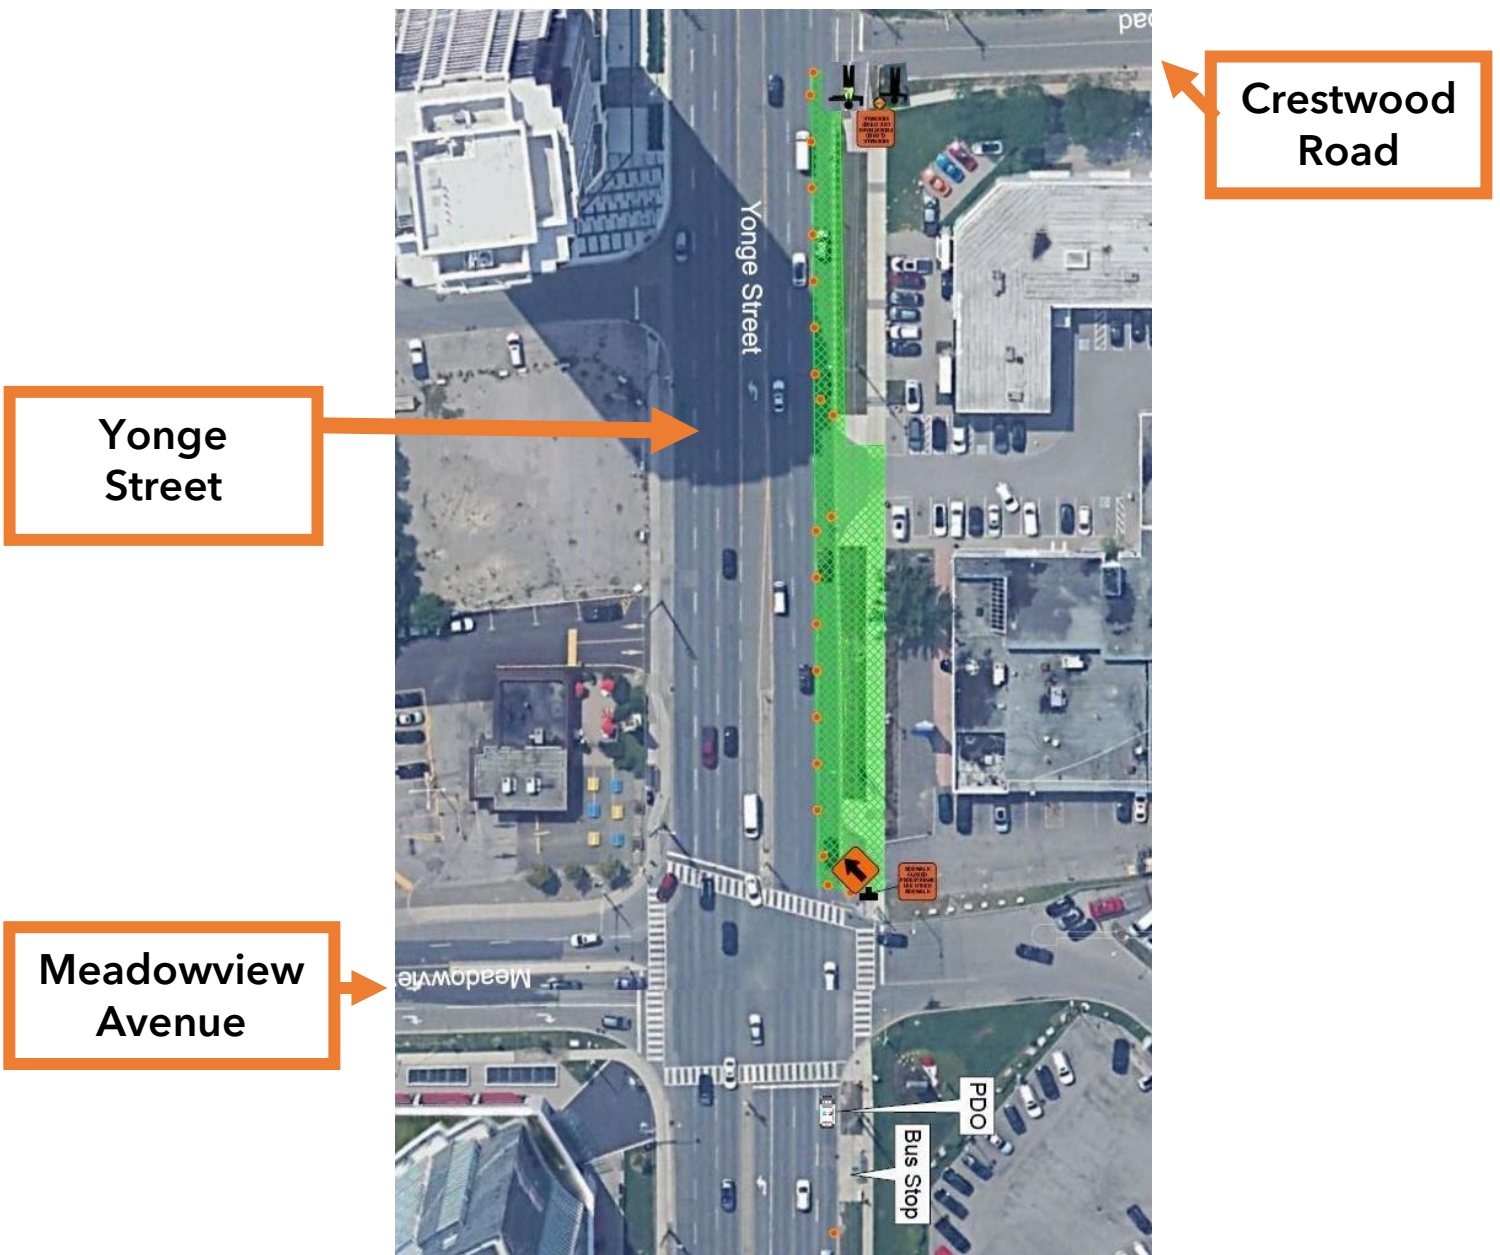

Utility Relocation on Yonge Street between Meadowview Avenue and Crestwood Road

Scheduled start: April 14, 2025 to July 21, 2025

Timing: Monday to Friday, 7:00 a.m. to 5:30 p.m.

Figure 1: The approximate work zone. Map is not to scale and solely for illustrative purposes.

What is happening?

To support future construction of the Yonge North Subway Extension, crews working on behalf of Metrolinx and Enbridge Gas will be relocating natural gas utilities along the southbound lanes of Yonge Street between Meadowview Avenue and Crestwood Road. This work will help ensure future major construction activities, including tunnelling and station construction, can move forward smoothly.

About the Yonge North Subway Extension

The Yonge North Subway Extension will transform the commute in York Region, Toronto and beyond by extending the TTC's Line 1 service north from Finch Station to Vaughan, Markham and Richmond Hill.

WHAT TO EXPECT:

- No interruption to natural gas service is expected.
 - Residents and businesses may notice noise and vibration from heavy machinery during working hours.
 - Access to homes and businesses will be maintained.
 - Crews will dig trenches and install new natural gas lines along Yonge Street.
 - Once work is complete, the area will be restored to its previous condition.
 - **Work may be rescheduled or extended due to weather or unforeseen circumstances.**
- Heavy machinery will be used; traffic control personnel, including police officers, will be on-site to guide vehicles and pedestrians safely.
 - Expect minor traffic delays, especially during rush hours.
 - Sidewalk closures will be in place along Yonge Street; pedestrians will be directed to use the opposite sidewalk.