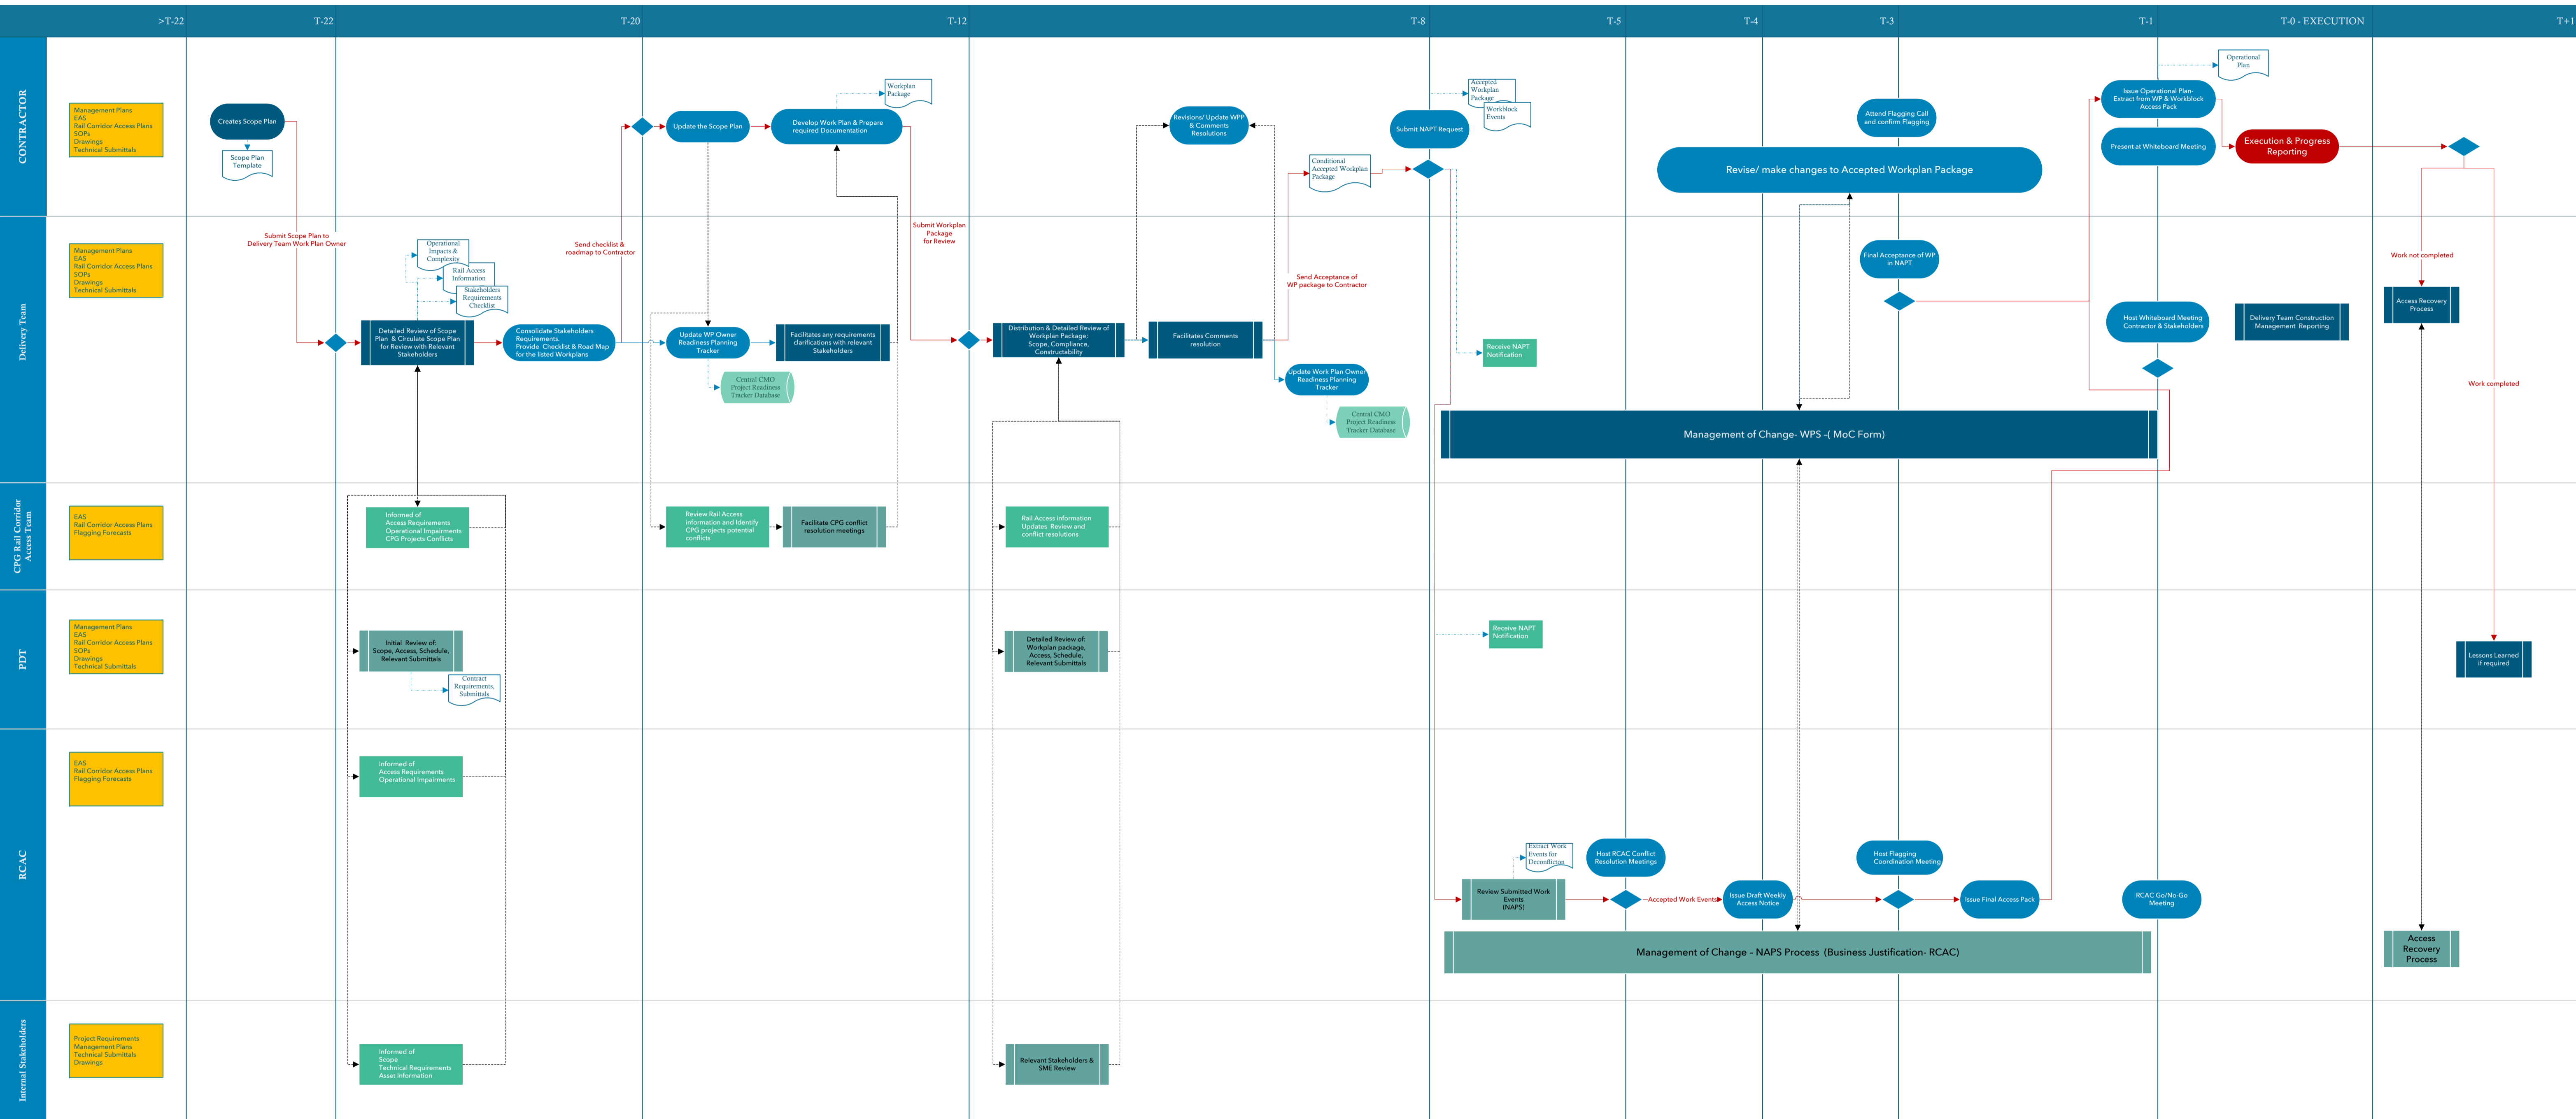

Legend

Activity

Document

Database

Milestone

Internal Delivery Team Sub-Process

Notification/Information

Relevant Team Sub-Process

Milestone Activity

Workplan Process Map

Work Planning Process Map (End-to-End)

MX-WPS-PDF-01