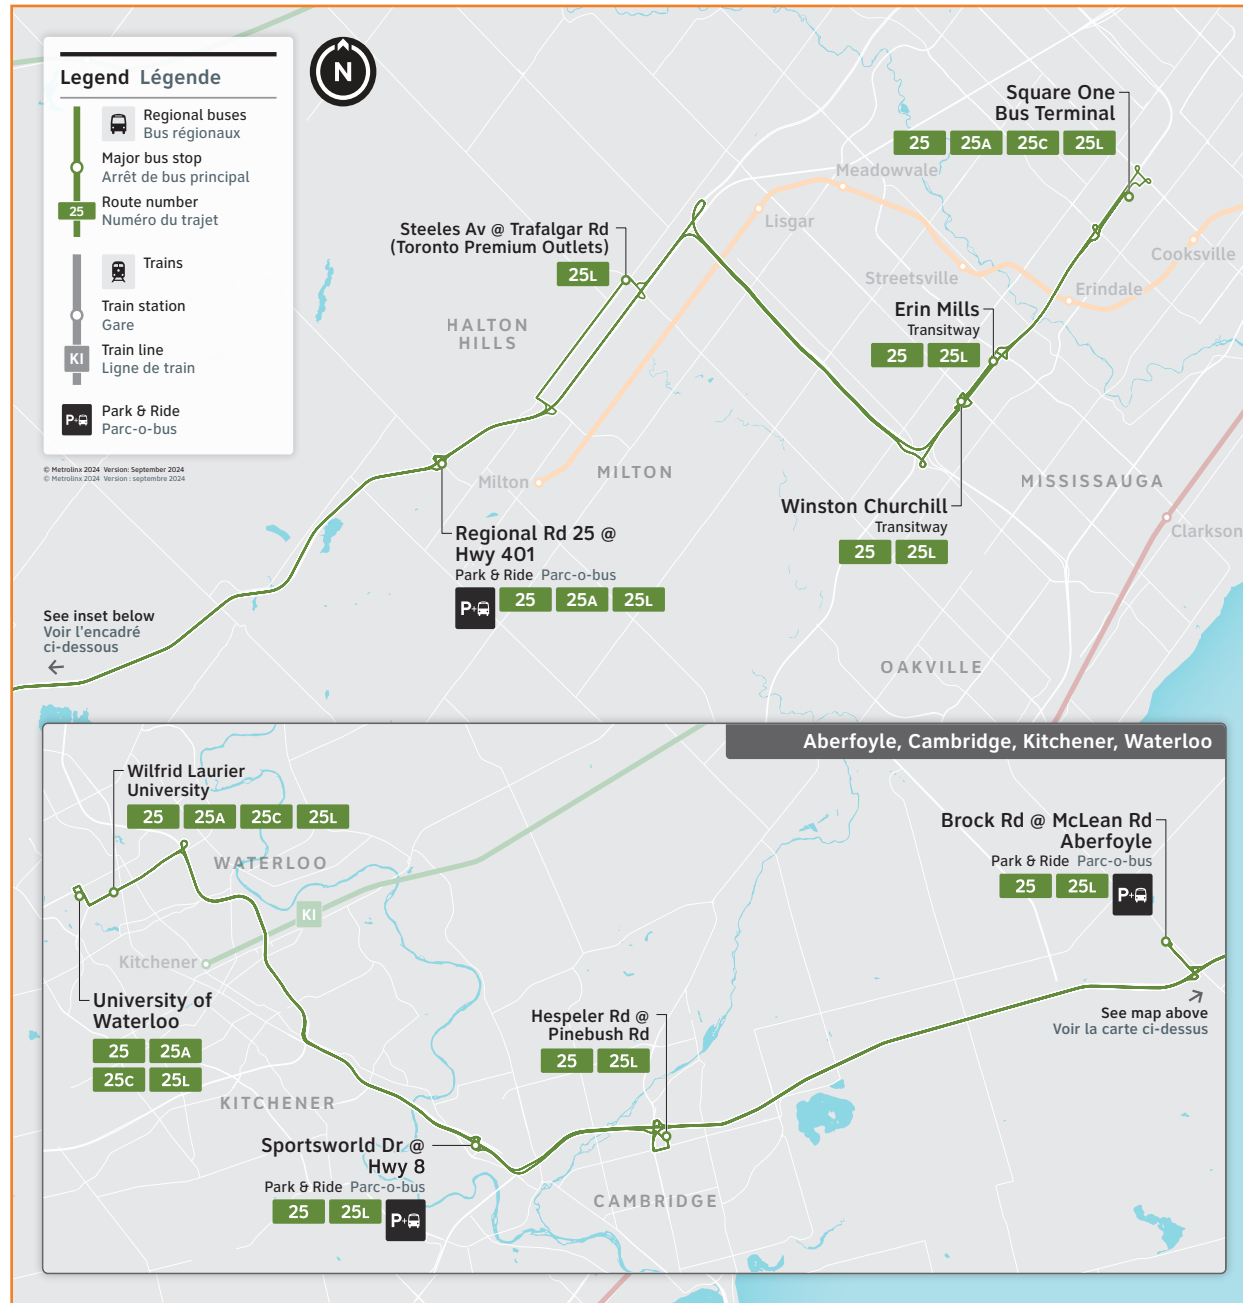

# 25

Route number  
Numéro du trajet

## Waterloo/Mississauga

### Daily / Quotidiennement

Includes GO Bus routes 25 / Inclut les trajets 25 d'autobus GO

Effective / À partir de:  
**25** APRIL  
AVRIL **2026**

## Legend

-  Bus trips
-  Trip does not serve this location.
-  GO Bus service is accessible to passengers using mobility devices at this location.
-  Parking available.