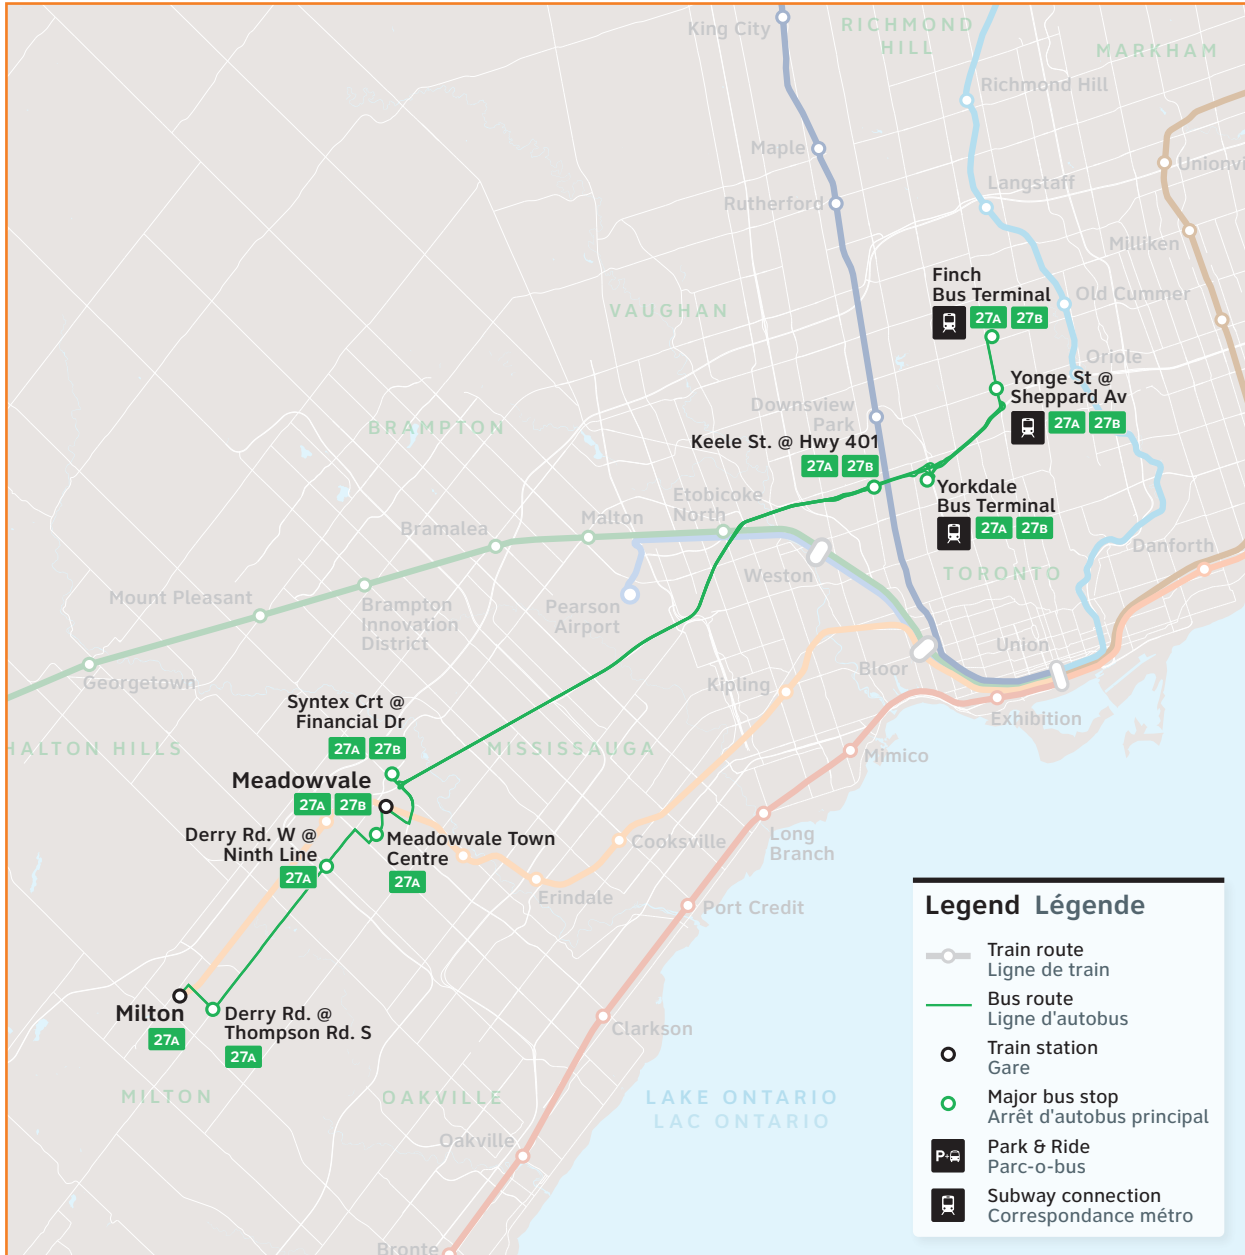

27

Route number
Nombre d'itinéraire

Milton/North York

CONTACT US

1-888-438-6646
416-869-3200
TTY: #711 or call
1-800-855-0511

gotransit.com/schedules

@GOtransitBus

See Something?
Say Something.
24/7 Transit Safety Dispatch:
1-877-297-0642

prestocard.ca

Sign-up for email or
text alerts/ Inscrivez-
vous pour recevoir des
alertes par courriel ou
message texte.
gotransit.com/OnTheGO

Milton/ North York

GO Bus Schedule/
Horaire des autobus GO

- Finch Bus Terminal
- York Mills Bus Terminal
- Yorkdale Bus Terminal
- Keele @ Hwy.401
- Meadowvale Business Park
- Erin Mills Pkwy/ Miss. Rd.
- Meadowvale GO
- Meadowvale Town Centre
- Derry @ 9th Line
- Derry @ Thompson
- Milton GO

27

Daily / Quotidiennement

Includes GO Bus routes 27 / Inclut les routes 27 d'autobus GO

Effective / À partir de:
25 APRIL
AVRIL **2026**

How to read our schedules

Step 1

Find the station or terminal you are departing from. Stops are listed across the top in the order they are served.

Schedule times shown in 24-hour clock

Midnight to noon
00 01 - 12 00
Noon to midnight
12 01 - 24 00

Legend

-  Bus trips
-  Trip does not serve this location.
-  GO Bus service is accessible to passengers using mobility devices at this location.
-  Parking available.