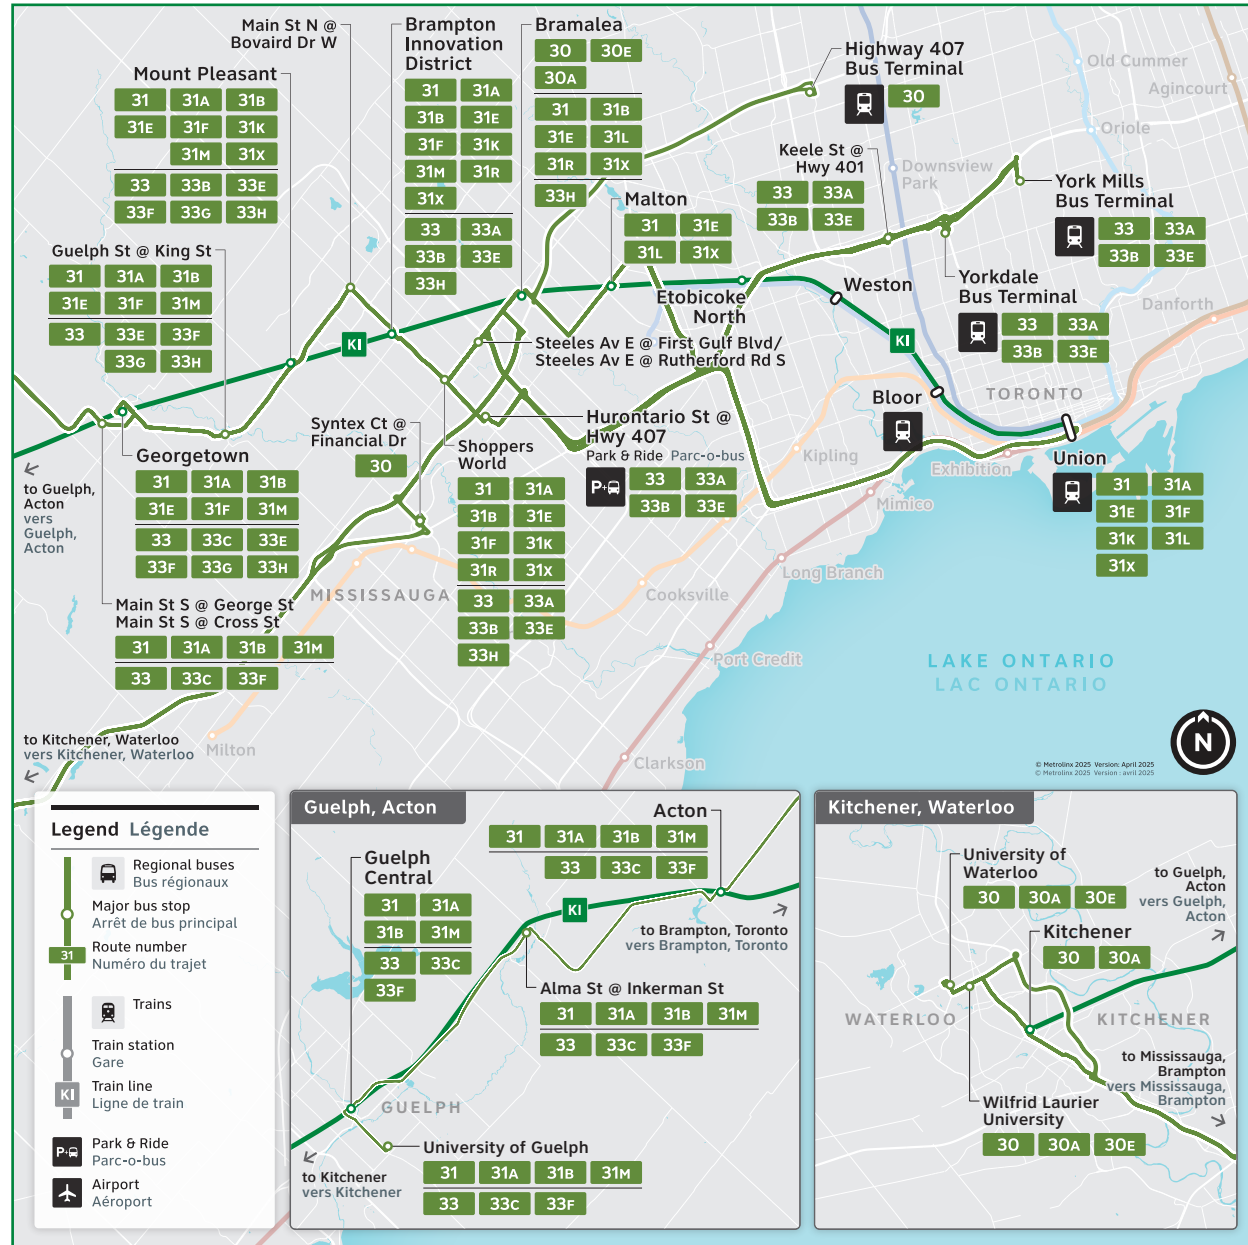

# 30-31-33

Route number  
Numéro du trajet

## Kitchener

### Daily / Quotidiennement

Includes GO Bus routes 30, 31, and 33 / Inclut les trajets 30, 31, et 33 d'autobus GO

Effective / À partir de:  
**25** APRIL  
AVRIL **2026**

## Legend

 Train trips

 Bus trips

→ Trip does not serve this location.

↓ Check below for connecting trips.

 GO Train service is accessible to passengers using mobility devices at this location.

 GO Bus service is accessible to passengers using mobility devices at this location.