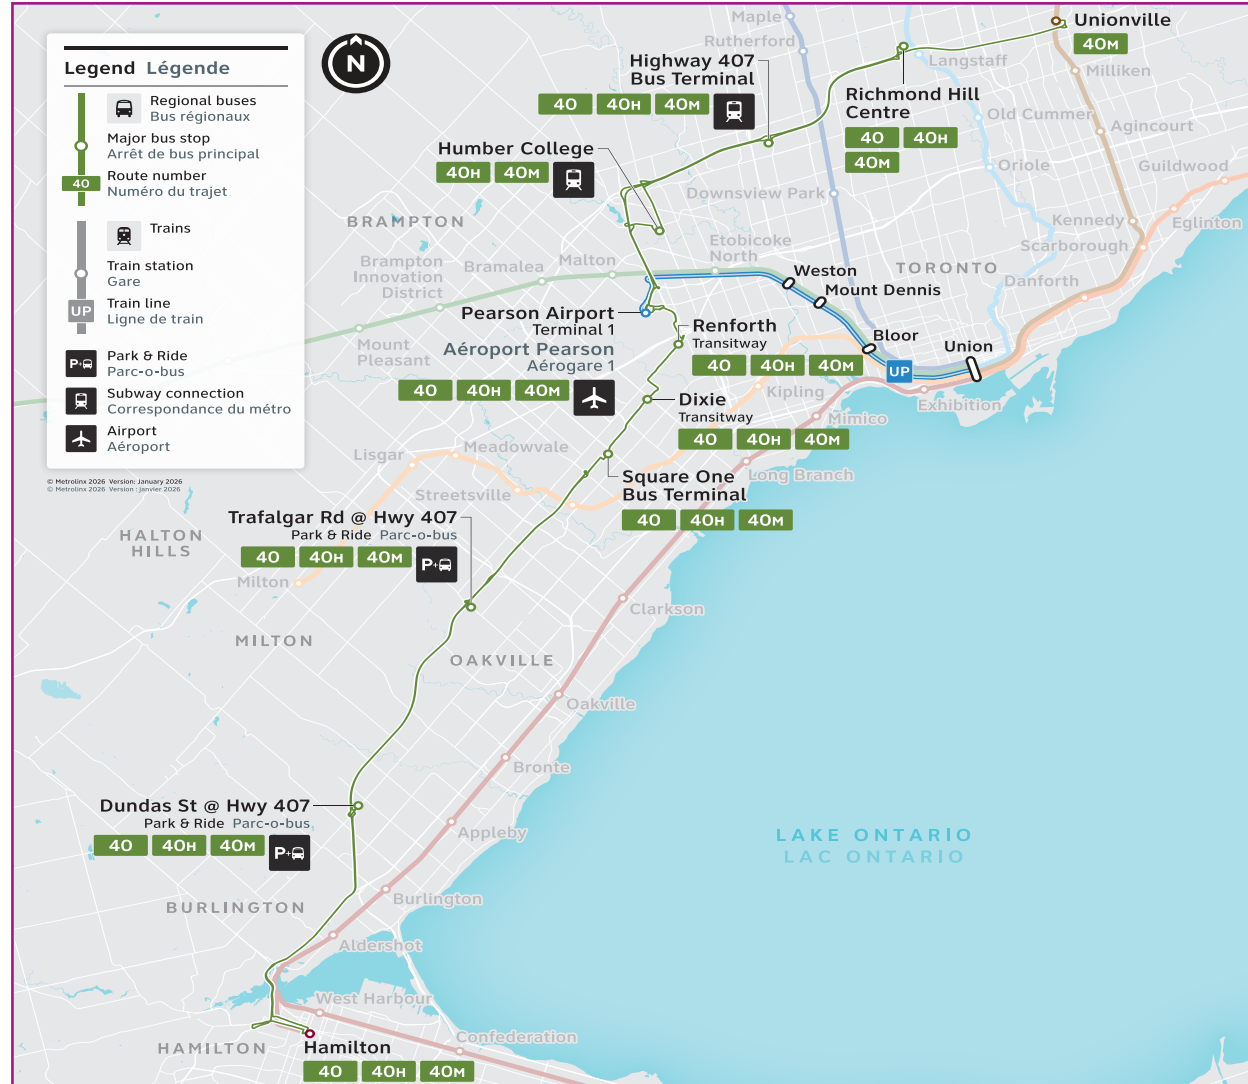

# 40

Route number  
Nombre d'itinéraire

## Hamilton/Richmond Hill

# Hamilton/ Richmond Hill

GO Bus Schedule/  
Horaire des autobus GO

- Unionville GO
- Richmond Hill Centre
- Hwy. 407 Bus Terminal
- Humber Polytechnic
- Pearson Airport Terminal 1
- Renforth Transitway Station
- Dixie Transitway Station
- Square One
- Trafalgar Rd. @ Hwy. 407
- Dundas St. @ Hwy. 407
- Hamilton GO Centre

## Legend

-  Bus trips
-  Trip does not serve this location.
-  GO Bus service is accessible to passengers using mobility devices at this location.
-  Parking available.