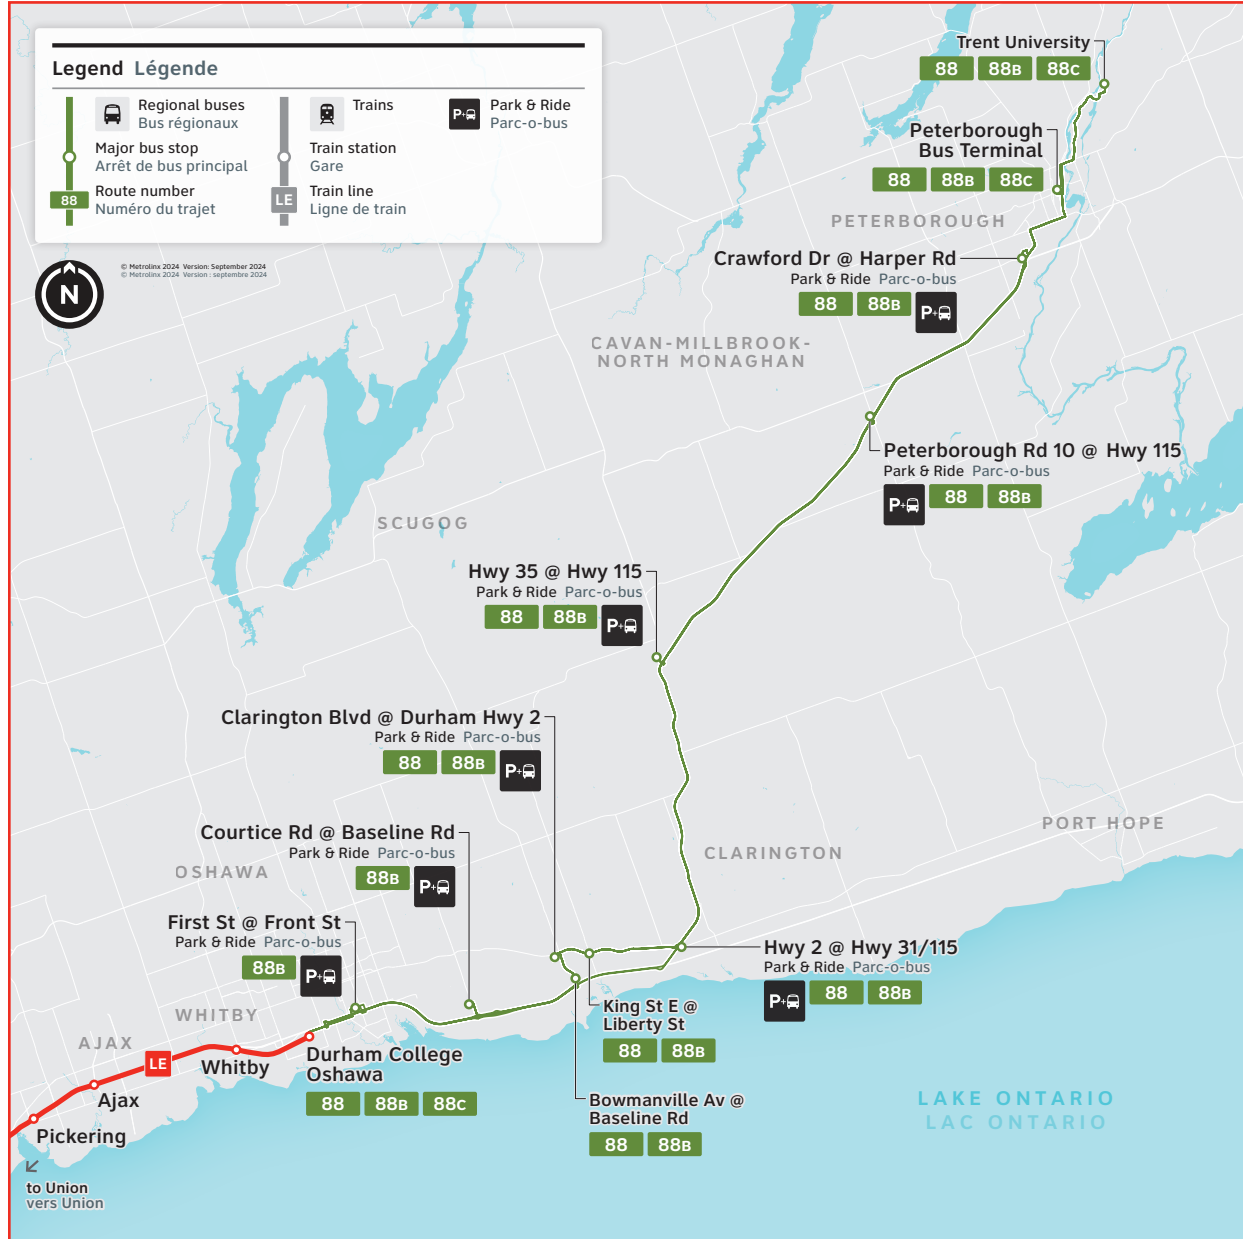

88

Route number
Numéro du trajet

Peterborough/Oshawa

CONTACT US

1-888-438-6646
416-869-3200
TTY: #711 or call
1-800-855-0511

gotransit.com/schedules

@GOtransitBus

See Something?
Say Something.
24/7 Transit Safety Dispatch:
1-877-297-0642

88 LE

- Trent University
- Peterborough Bus Terminal
- Crawford Rd. @ Harper Rd.
- Peterborough Rd. 10 @ Hwy.115 Park & Ride
- Hwy.35 @ Hwy.115 Park & Ride
- Hwy.2 @ Hwy.35/115 Park & Ride
- Durham College Oshawa GO
- Union Station

Daily / Quotidiennement

Includes GO Bus route 88/ Inclut le trajet 88 d'autobus GO
Includes Lakeshore East GO Train
Inclut le train GO Lakeshore East

Effective / À partir de:
25 APRIL
AVRIL **2026**

How to read our schedules

Step 1

Find the station or terminal you are departing from. Stops are listed across the top in the order they are served.

Step 2

The upper left corner tells you what day the schedule is for and the direction of travel.