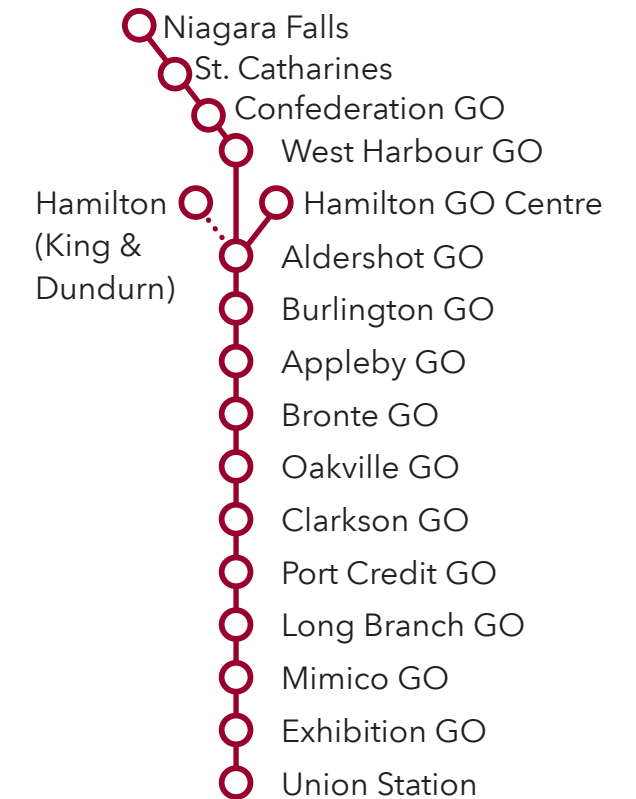

01-11-18 Route numbers Numéros des trajets Lakeshore West

CONTACT US

- 1-888-438-6646
416-869-3200
- TTY: #711 or call
1-800-855-0511
- gotransit.com/schedules
- @GOtransitLW
- See Something?
Say Something.
24/7 Transit Safety Dispatch:
1-877-297-0642
- prestocard.ca
- Sign-up for email or
text alerts/ Inscrivez-
vous pour recevoir des
alertes par courriel ou
message texte.
gotransit.com/OnTheGO

Lakeshore West

GO Train and Bus Schedule/
Horaire des trains et des autobus GO

LW 11 18

Daily / Quotidiennement
Includes GO Bus routes 11 & 18 /
Inclut les trajets 11 & 18 d'autobus GO

Effective / À partir de:
25 APRIL 2026

How to read our schedules

Step 1

Find the station or terminal you are departing from. Stops are listed across the top in the order they are served.

Step 2

The upper left corner tells you what day the schedule is for and the direction of travel.

Midnight to noon
00 01 - 12 00
Noon to midnight
12 01 - 24 00

Legend

 Train trips

 Bus trips

→ Trip does not serve this location.

↓ Check below for connecting trips.

 GO Train service is accessible to passengers using mobility devices at this location.