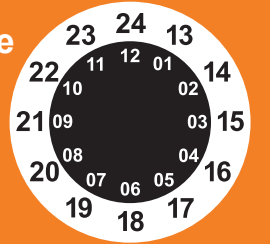

Indications selon un système horaire de 24 heures

De minuit à midi:
00 01 - 12 00

De midi à minuit:
12 01 - 24 00

Légende

Horaire des autobus

→ Trajet ne sert pas cette station.

Service d'autobus GO accessible aux personnes utilisant des aides à la mobilité à cet endroit.

Stationnement disponible.

Pour consulter les horaires les plus récents et les mises à jour, veuillez visiter gotransit.com/schedules.

3

Notes

Vélos

1. Les vélos ne sont pas autorisés dans la gare Union ou à bord des trains du lundi au vendredi, pendant l'heure de pointe (6:30-9:30) et pendant l'heure de pointe du soir (15:30-18:30).

2. Les vélos pliables sont permis à bord des trains en tout temps.