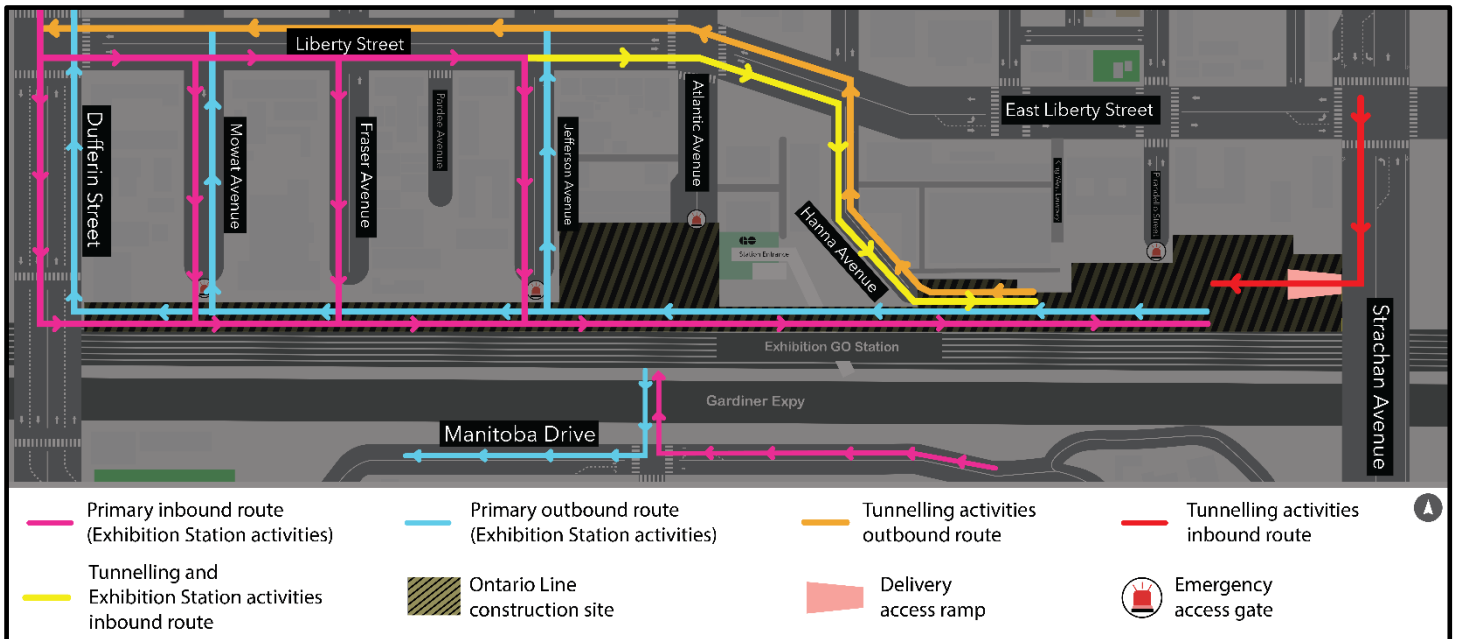

# Exhibition Station: Truck Routes

## What is happening?

Construction is ongoing to deliver the Ontario Line at Exhibition. Crews have been directed to follow an updated hauling and traffic management plan, as seen in the image below.

## Updated Truck Route

**Occasional oversized deliveries may occur through Hanna Avenue. If the designated gate is unavailable, trucks may use an alternate approved gate as directed. Haul routes are subject to change.**

## What to Expect

- Neighbours can expect to see and hear trucks entering and exiting the site from multiple access points, as shown on the map.
- Trucks may enter and exit the site during all operational hours.
- When required, flag personnel will guide vehicles to and from sites, ensuring pedestrian, cyclist, and vehicle safety.
- Mitigations are in place to limit the impact of debris and dirt on city streets.
- For more information about upcoming station work, please visit [metrolinx.com/ontarioline](https://metrolinx.com/ontarioline) or sign up for our e-newsletter.
- Learn more about the measures we take to keep communities safe as we build more transit connections: [metrolinx.com/KeepingCommunitiesSafe](https://metrolinx.com/KeepingCommunitiesSafe)