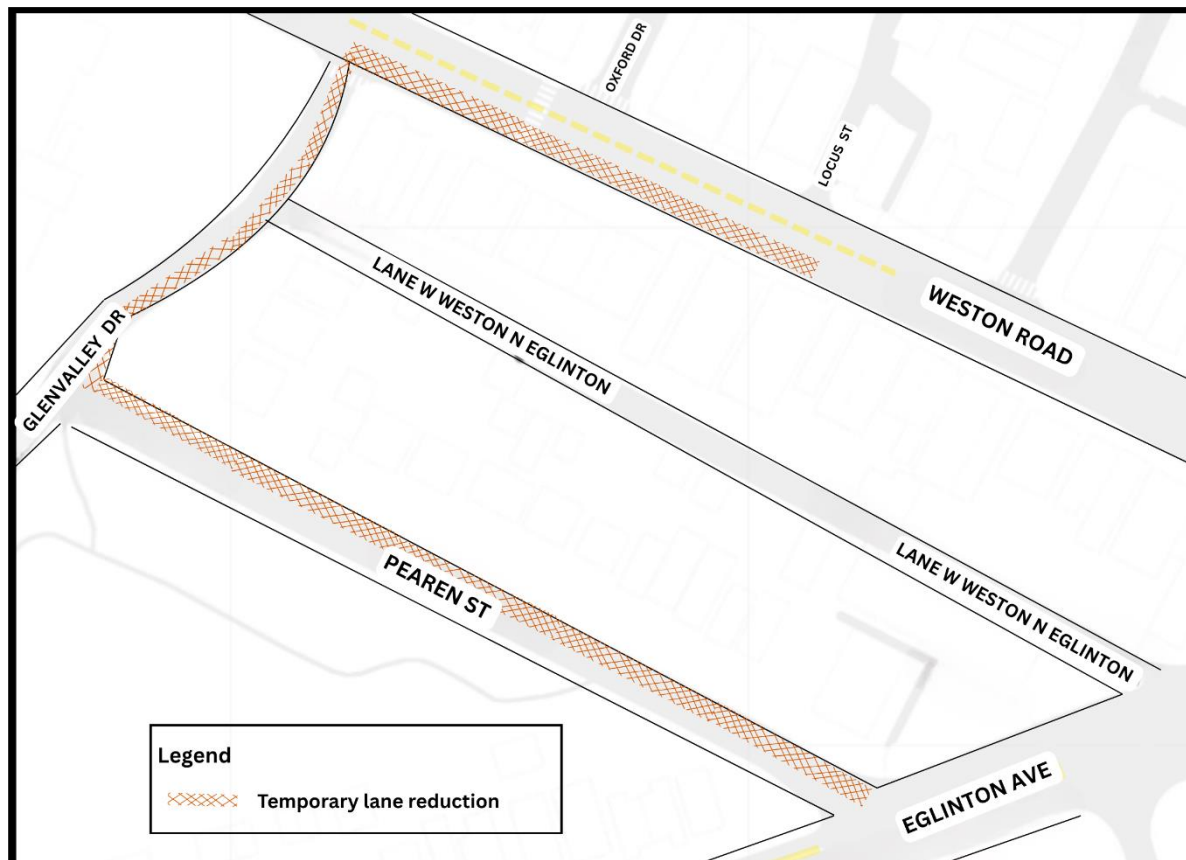

Repaving on Pearen St, Weston Rd and Glenvalley Dr.

Expected start: Early- May, 2026

Expected completion: Late-May 2026

Work hours: Monday to Friday from 7:00 a.m. to 6:00 p.m.

Map of work area: