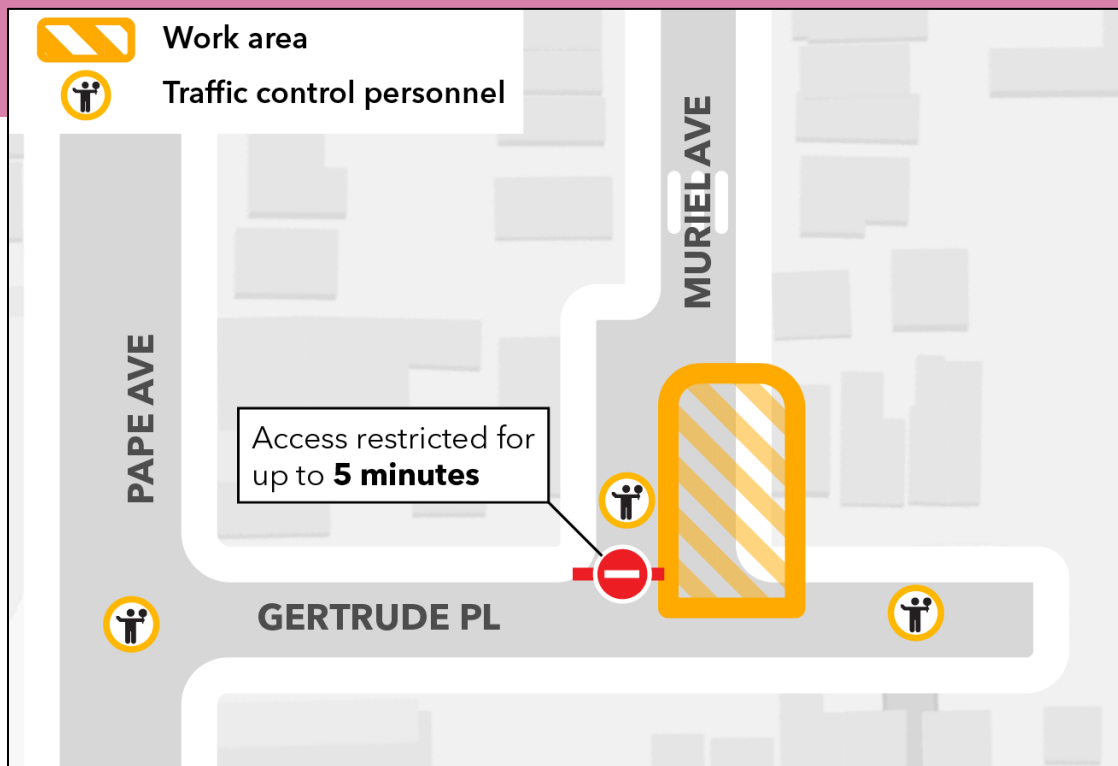

Road Restoration at Gertrude Place

Date and hours: Saturday, May 2, 2026, between 8:00 a.m. to 9:00 a.m., and 12:00 p.m. to 1:00 p.m.

What is Happening?

In preparation of the next phase of jet grouting at Gertrude Place and Muriel Avenue, the road where the current jet grouting works are taking place will be restored. Gertrude Place may be closed for up to 5 minutes while asphalt trucks access the jet grouting site from Pape Avenue. Paid duty officers and traffic flaggers will be in place to safely direct vehicles and pedestrians. Approximately 5 trucks will be used, with 3 accessing the site in the morning and 2 in the afternoon.

Traffic Changes

- Gertrude Place will be reduced for periods of time during the work
- A paid duty officer, flaggers and detour signs will be onsite to direct traffic as needed.

Pedestrian Access

- Pedestrian detours may be required, with signs in place to direct pedestrians as needed.

About the project

- 15.6-kilometre subway line that will make it faster and easier to travel within Toronto and beyond.
- 15 stops and more than 40 connections to other transit, including GO train, subway, LRT, streetcar and bus lines.
- Approximately 30 minutes from one end of the line to the other.
- 28,000 fewer cars on the road each day.