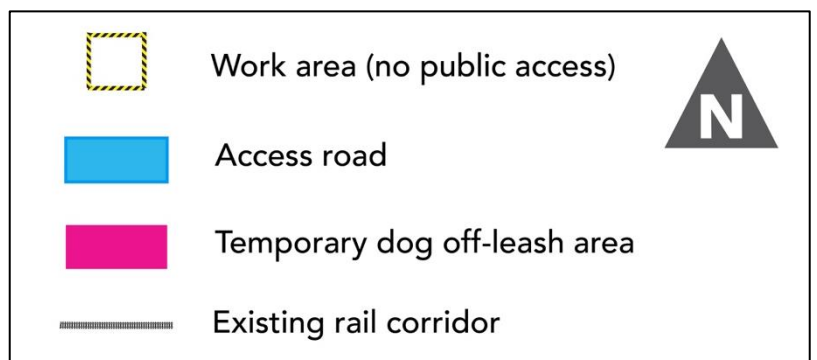

# Two overnight equipment deliveries at Carlaw Avenue and Gerrard St. East

**Expected start date:** As early as **May 26, 2026 and May 27, 2026**

**Hours of work:** Between **11 p.m. to 7 a.m.**

## What is happening?

- To facilitate construction of the Gerrard Station, specialized drilling equipment to construct a secant wall must be delivered to the worksite.
- The delivery trucks will enter and exit the site through the access road located on Gerrard Street, west of Carlaw Avenue.
- The equipment used is oversized and must be shipped in segments overnight to reduce impacts on local traffic and pedestrians during the day.
- The activity will take **two nights** from **11 p.m. to 7 a.m.** and is expected as early as **May 26, 2026 and May 27, 2026.**
- Flaggers will be onsite to direct trucks in and out of the site.
- Traffic control personnel will also be onsite to safely direct motorists and pedestrians.