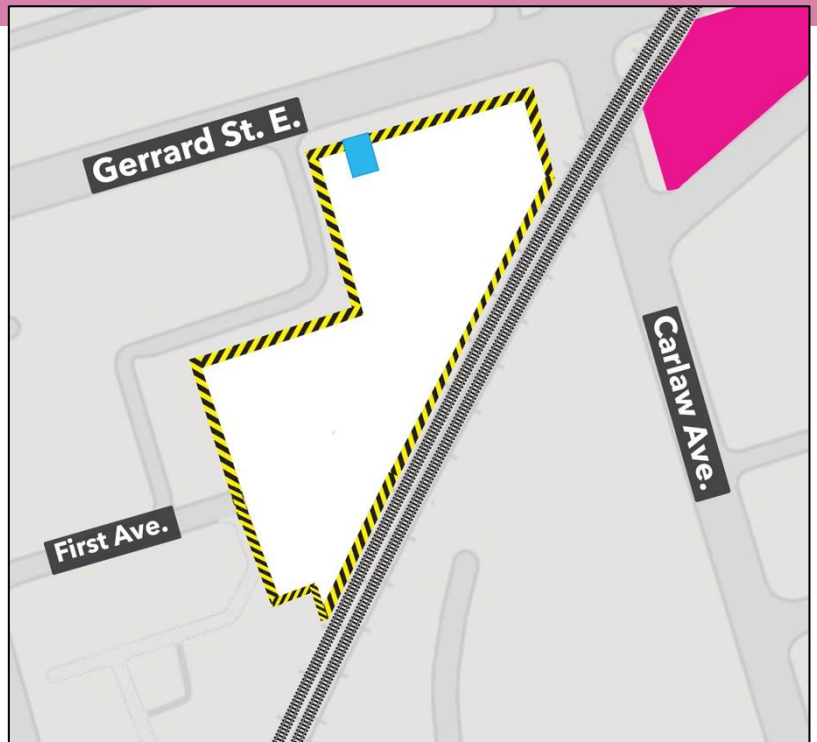

# Two overnight equipment deliveries at Carlaw Avenue and Gerrard St. East

**Expected start date:** As early as **May 26, 2026 and May 27, 2026**

**Hours of work:** Between **11 p.m. to 7 a.m.**

## What is happening?

- To facilitate construction of the Gerrard Station, specialized drilling equipment to construct a secant wall must be delivered to the worksite.
- The delivery trucks will enter and exit the site through the access road located on Gerrard Street, west of Carlaw Avenue.
- The equipment used is oversized and must be shipped in segments overnight to reduce impacts on local traffic and pedestrians during the day.
- The activity will take **two nights** from **11 p.m. to 7 a.m.** and is expected as early as **May 26, 2026 and May 27, 2026.**
- Flaggers will be onsite to direct trucks in and out of the site.
- Traffic control personnel will also be onsite to safely direct motorists and pedestrians.

## About the Ontario Line

- 15.6-kilometre subway line that will make it faster and easier to travel within Toronto and beyond.
- 15 stops and more than 40 connections to other transit, including GO train, subway, LRT, street-car, and bus lines.
- Less than 30 minutes from one end of the line to the other.
- 28,000 fewer cars on the road each day.

### Pape/Danforth:

**810 Danforth Ave**

**Between Woodycrest & Langford**

General Hours:

Monday – Friday:

9:00 a.m. – 5:00 p.m.