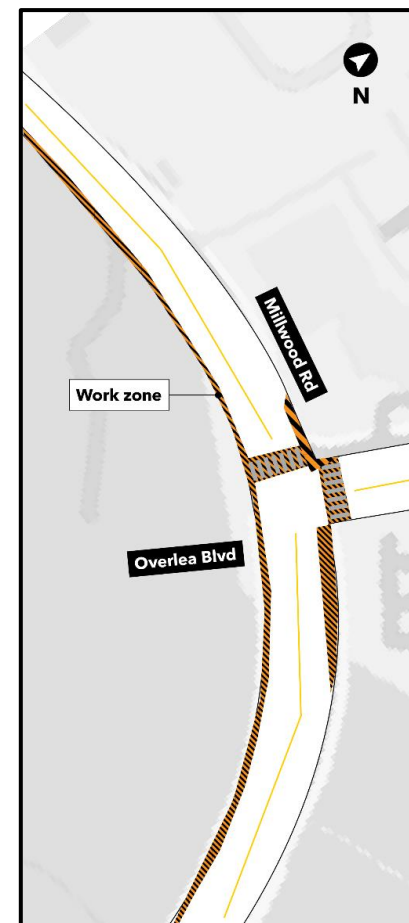

Overnight line painting on sections of Overlea Boulevard, Millwood Road, Leaside Park Drive and Thorncliffe Park Drive

Start Date: As early as Monday, 25 May 2026

Hours of Work: Overnight from 6:00 p.m. to 26 May 2026, 6:00 am

What is happening?

- Metrolinx contractors will conclude permanent line painting activities on highlighted portions of Millwood Rd, Overlea Blvd. between Millwood Rd. and Thorncliffe Park Dr.
- Line painting of the intersections of Overlea Blvd. at Millwood Rd., Leaside Park Dr. and Thorncliffe Park Dr., alongside the multi-use path will also be addressed at this time.
- During construction hours there will be a lane reduction in both directions, however access will be maintained from both directions during this work.
- This work will take place overnight to minimise traffic impacts and maximise efficiency.

What to expect

- Please plan for extra time to travel through Millwood Rd., Overlea Blvd, Leaside Park Dr and Thorncliffe Park Dr areas.
- There is some noise expected noise during overnight work.
- Existing sidewalks will remain open.
- TTC bus service will not be impacted by this work.
- This work may be delayed due to weather conditions and or unforeseen circumstances.

About the Ontario Line

- 15.6-kilometre subway line that will make it faster and easier to travel within Toronto and beyond.
- 15 stops and more than 40 connections to other transit, including GO train, subway, LRT, streetcar, and bus lines.
- Less than 30 minutes from one end of the line to the other.
- 28,000 fewer cars are on the road each day.