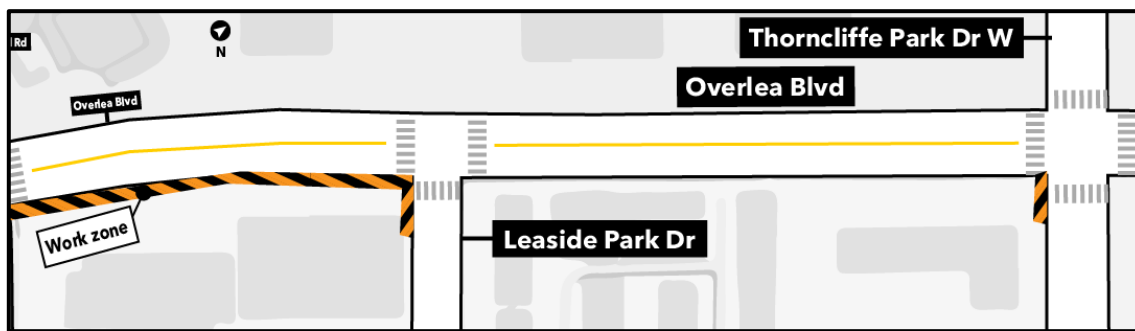

Overnight line painting on sections of Overlea Boulevard, Millwood Road, Leaside Park Drive and Thorncliffe Park Drive

Start Date: As early as Monday, 25 May 2026

Hours of Work: Overnight from 6:00 p.m. to 26 May 2026, 6:00 am

What is happening?

- Metrolinx contractors will conclude permanent line painting activities on highlighted portions of Millwood Rd, Overlea Blvd. between Millwood Rd. and Thorncliffe Park Dr.
- Line painting of the intersections of Overlea Blvd. at Millwood Rd., Leaside Park Dr. and Thorncliffe Park Dr., alongside the multi-use path will also be addressed at this time.
- During construction hours there will be a lane reduction in both directions, however access will be maintained from both directions during this work.
- This work will take place overnight to minimise traffic impacts and maximise efficiency.

What to expect

- Please plan for extra time to travel through Millwood Rd., Overlea Blvd, Leaside Park Dr and Thorncliffe Park Dr areas.
- There is some noise expected noise during overnight work.
- Existing sidewalks will remain open.
- TTC bus service will not be impacted by this work.
- This work may be delayed due to weather conditions and or unforeseen circumstances.

About the Ontario Line

- 15.6-kilometre subway line that will make it faster and easier to travel within Toronto and beyond.
- 15 stops and more than 40 connections to other transit, including GO train, subway, LRT, streetcar, and bus lines.
- Less than 30 minutes from one end of the line to the other.
- 28,000 fewer cars are on the road each day.